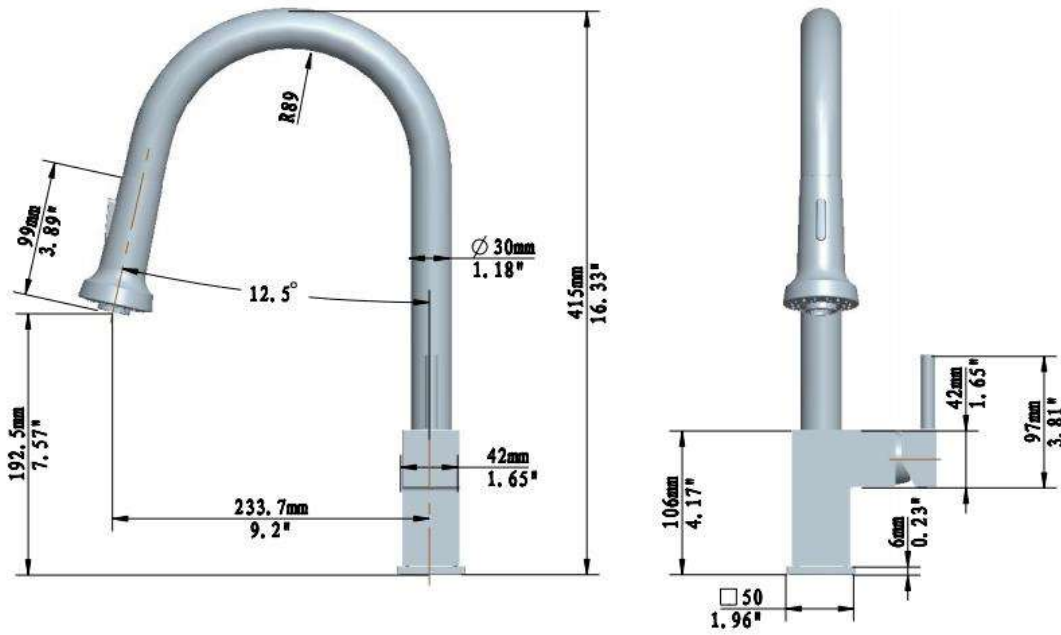

KITCHEN FAUCET

KF1083BR2-24PC

Description

- Brass Material
- Single Lever Faucet
- Pull out “dual function” head
- Stream and Spray

Codes/Standards Applicable

Specified models meets or exceeds the following:

- ASME A112.18.1
- ADA Compliant
- 2.2 GPM at 60 PSI

Colors/Finishes

- Polished Chrome
- Brushed Chrome
- Polished Nickel
- Satin Nickel

KITCHEN FAUCET
KF1083BR2-24PC

PRODUCT DIAGRAM