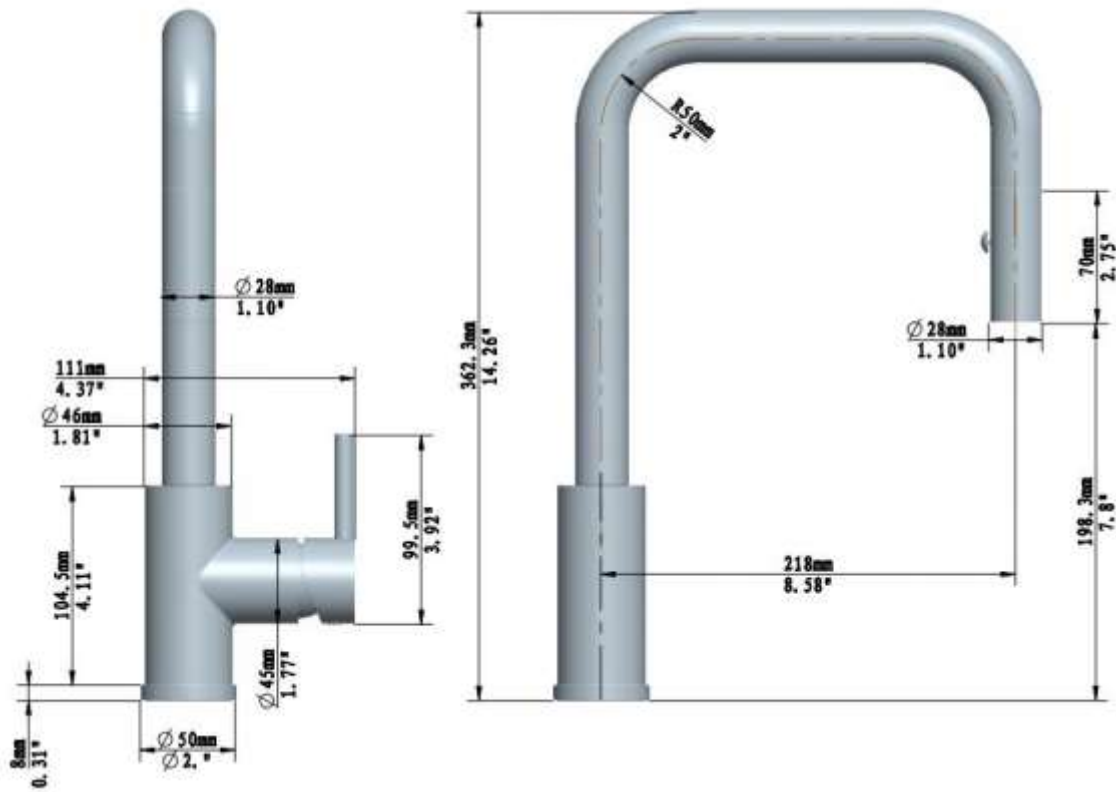

**KITCHEN FAUCET**  
KF1082BR2PC

**Description**

- Brass Material
- Single lever kitchen faucet
- pull out “dual function” head
- Stream and Spray
- Also available with round goose neck spout

**Codes/Standards Applicable**

Specified model meets or exceeds the following:

- ASME A112.18.1
- 2.2 GPM at 60 PSI
- ADA Compliant

**Colors/Finishes**

- Polished Chrome
- Brushed Chrome
- Polished Nickel
- Satin Nickel

**KITCHEN FAUCET**  
KF1082BR2PC

**Product Diagram**