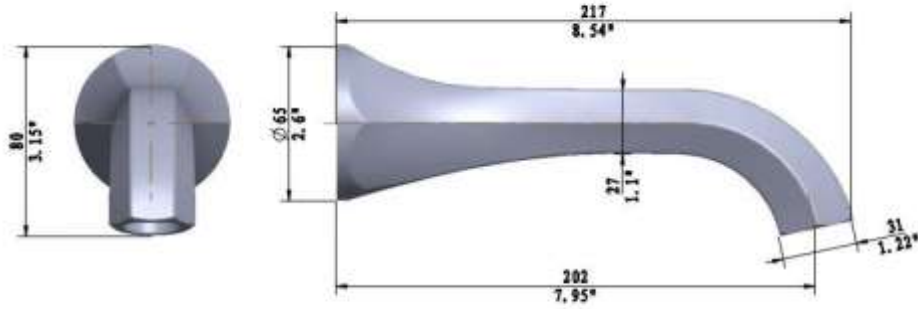

TUB SPOUT
TS1048BR13PC

Description

- All Brass Material
- Polished Chrome Finish

Codes/Standards Applicable

Specified model meets or exceeds the following:

- ASME A112.18.1

Colors/Finishes

- Polished Chrome
- Brushed Chrome
- Polished Nickel
- Satin Nickel

TUB SPOUT
TS1048BR13PC

Product Diagram