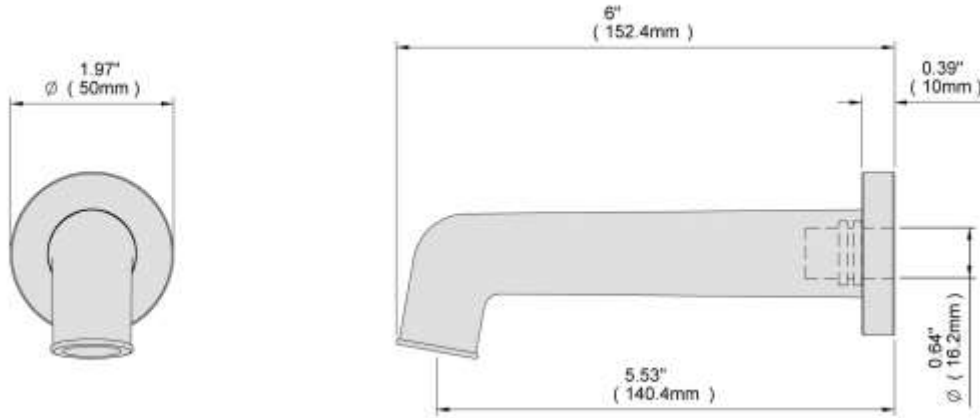

**TUB SPOUT**  
TS1046BR13PC

**Description**

- All Brass Material
- Polished Chrome Finish

**Codes/Standards Applicable**

Specified model meets or exceeds the following:

- ASME A112.18.1

**Colors/Finishes**

- Polished Chrome
- Brushed Chrome
- Polished Nickel
- Satin Nickel

**TUB SPOUT**  
TS1046BR13PC

**Product Diagram**