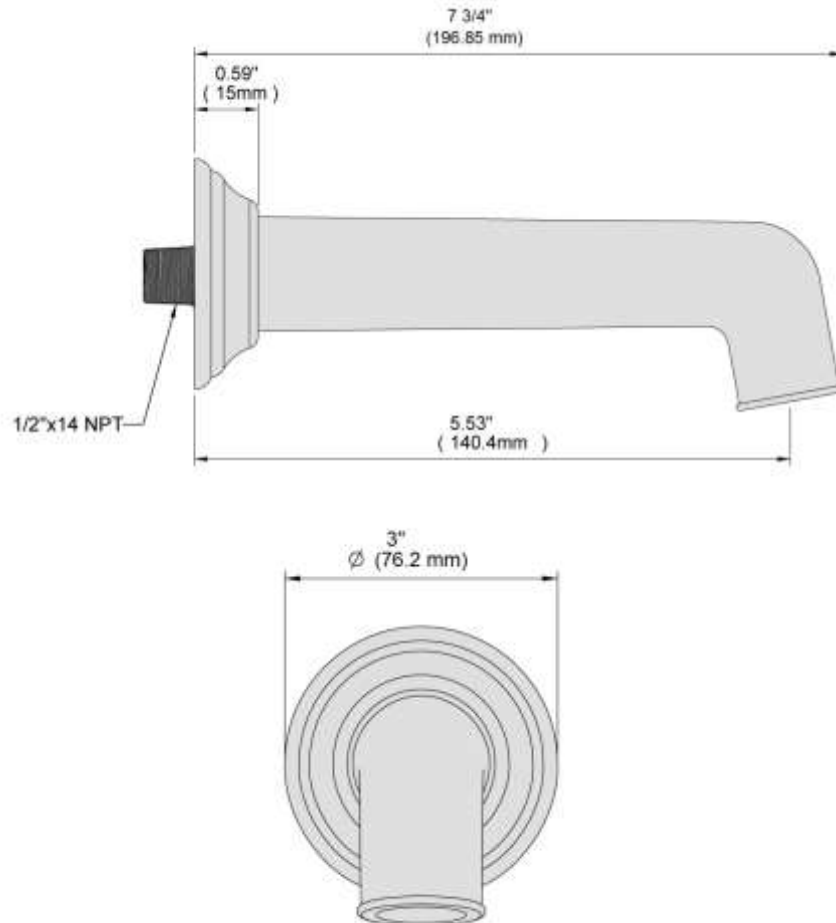

**Tub Spout**  
TS1043BR13PC

**Description**

- Brass Material
- Wall-mounted

**Codes/Standards Applicable**

Specified model meets or exceeds the following:

- ASME A112.18.1

**Colors/Finishes**

- Polished Chrome
- Brushed Chrome
- Polished Nickel
- Satin Nickel

**Tub Spout**  
TS1043BR13PC

**PRODUCT DIAGRAM**