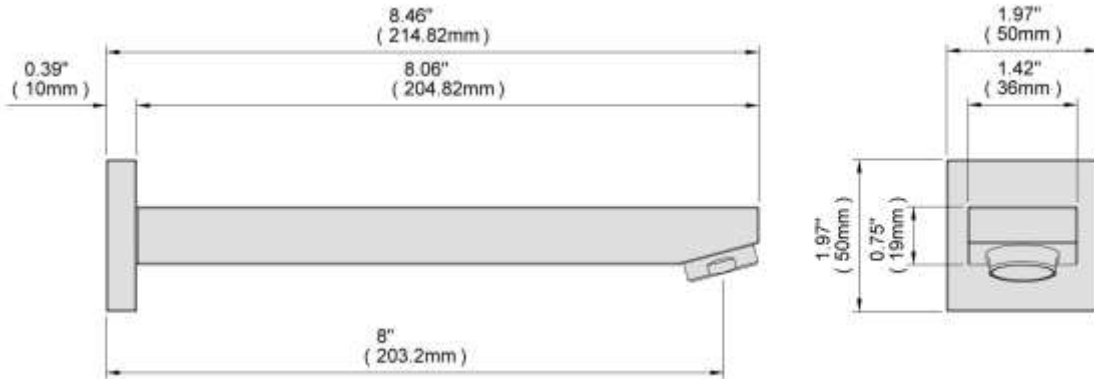

TUB SPOUT
TS1041BR13PC

Description

- Brass Material

Codes/Standards Applicable

Specified model meets or exceeds the following:

- ASME A112.18.1

Colors/Finishes

- Polished Chrome
- Brushed Chrome
- Polished Nickel
- Satin Nickel

TUB SPOUT
TS1041BR13PC

PRODUCT DIAGRAM