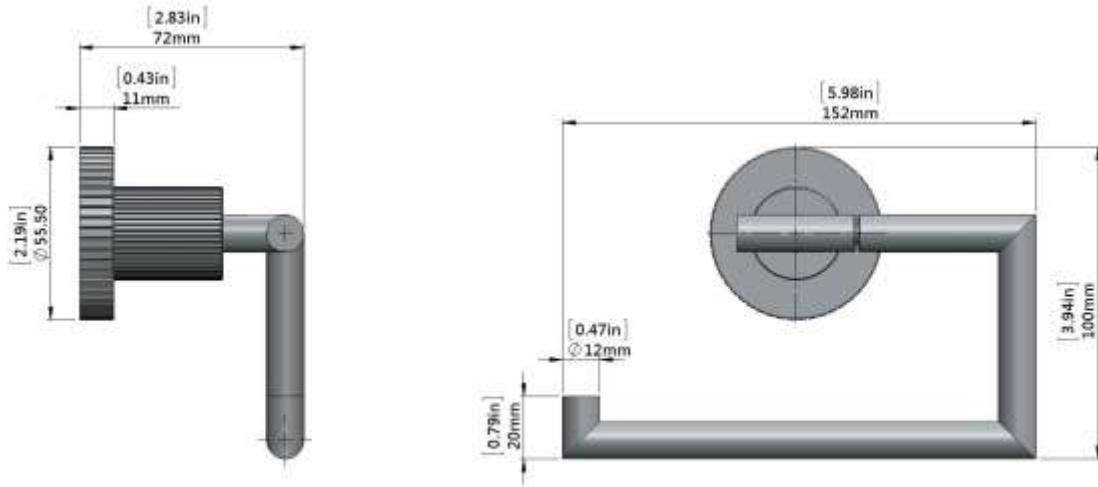

TOILET PAPER HOLDER

TPH1104BR13AB

Description

- Brass Material

Colors/Finishes

- Polished Chrome
- Brushed Chrome
- Polished Nickel
- Satin Nickel
- Brushed Nickel
- Antique Bronze

TOILET PAPER HOLDER

TPH1104BR13AB

Product Diagram