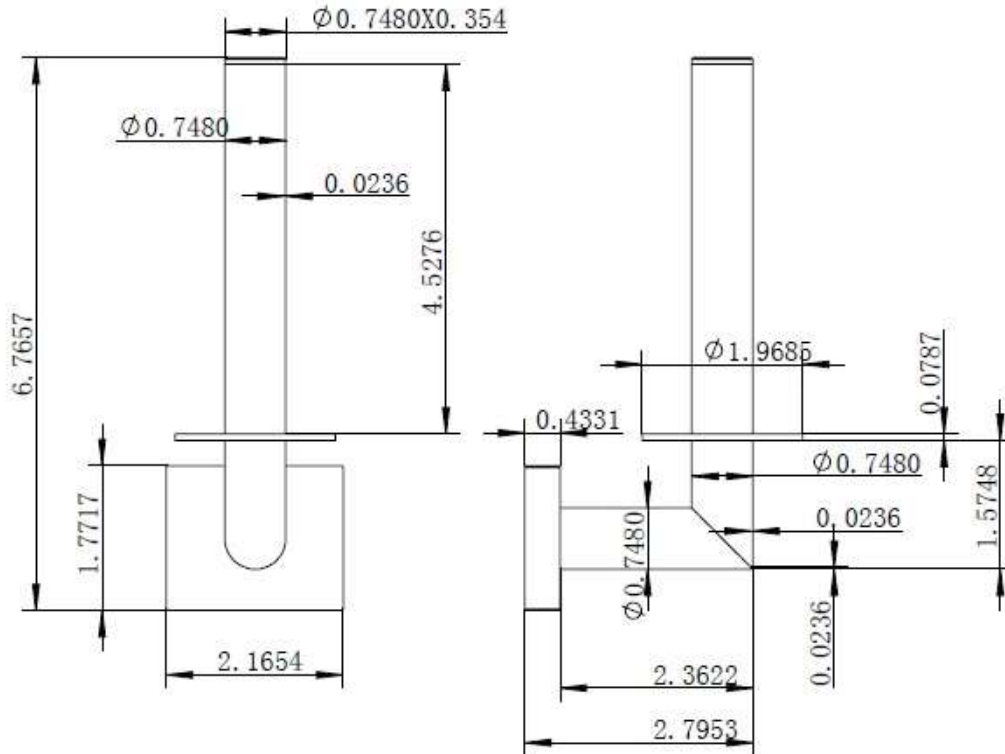

TOILET PAPER HOLDER

TPH1102BR13PC

Description

- Brass Material

Colors/Finishes

- Polished Chrome
- Brushed Chrome
- Polished Nickel
- Satin Nickel
- Brushed Nickel

TOILET PAPER HOLDER

TPH1102BR13PC

Product Diagram