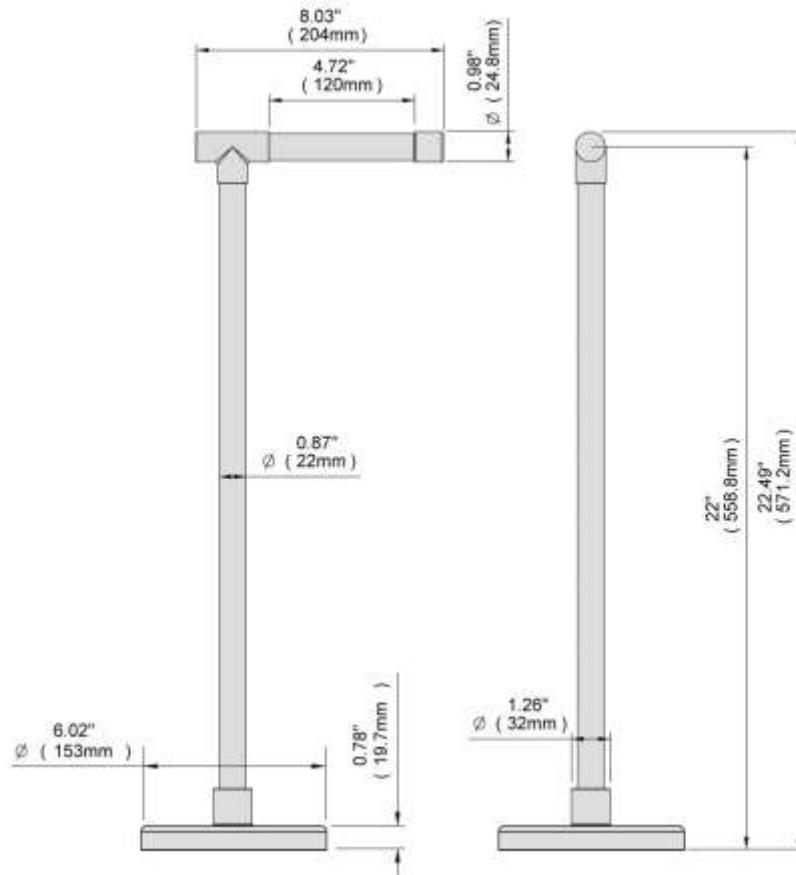

TOILET PAPER HOLDER

TPH1099BR13C

Description

- Brass Material
- Free standing

Colors/Finishes

- Polished Chrome
- Brushed Chrome
- Polished Nickel
- Satin Nickel
- Copper

TOILET PAPER HOLDER
TPH1099BR13C

Product Diagram