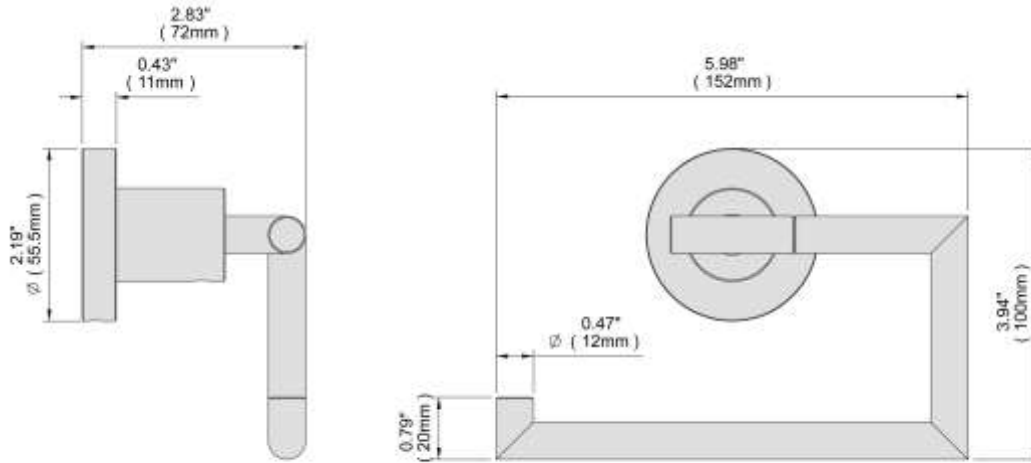

TOILET PAPER HOLDER

TPH1088BR13PC

Description

- Brass Material

Colors/Finishes

- Polished Chrome
- Brushed Chrome
- Polished Nickel
- Satin Nickel
- Oil Rubbed

TOILET PAPER HOLDER
TPH1088BR13PC

Product Diagram