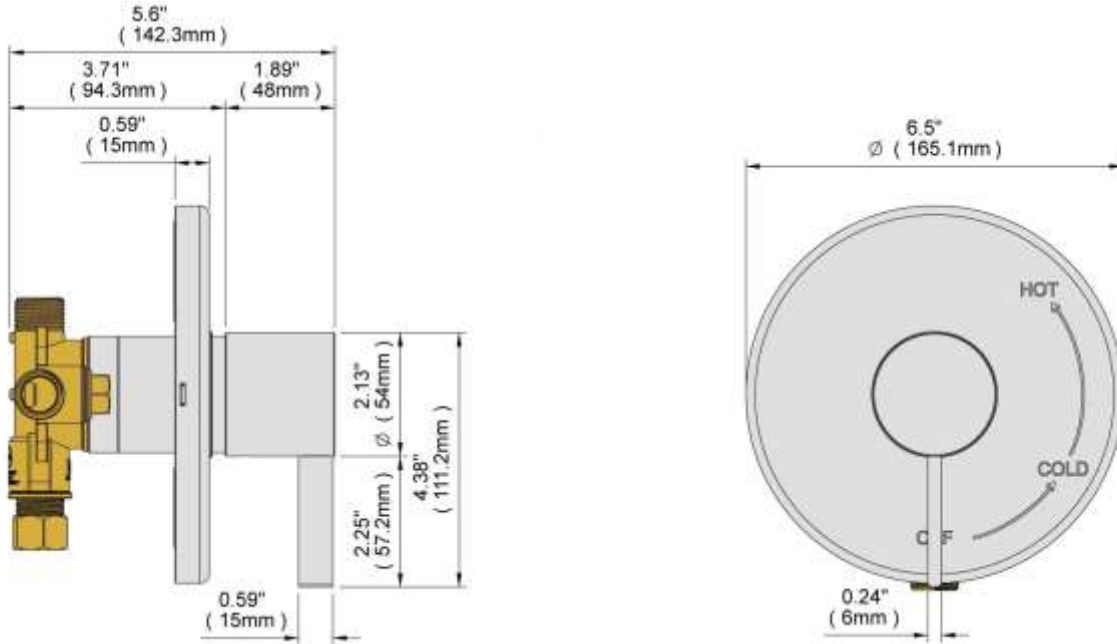

**THERMOSTATIC TRIM**  
STWOD1115BR8PC

**Description**

- All Brass Material
- Single Lever Thermostatic trim

**Codes/Standards Applicable**

Specified model meets or exceeds the following:

- ASME/ANSI A112.18.1M
- ADA Compliant

**Colors/Finishes**

- Polished Nickel
- Polished Chrome
- Brushed Chrome
- Satin Nickel

**THERMOSTATIC TRIM SET**  
STWOD1115BR8PC

**Product Diagram**