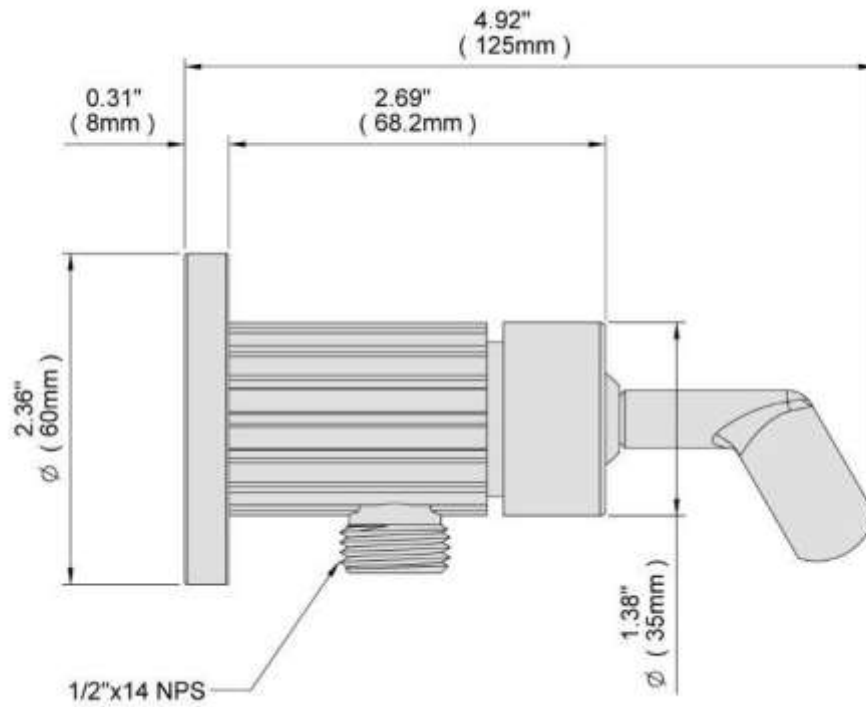

Shower Holder
SHH1020BR13PC

Description

- All brass material

Colors/Finishes

- Polished Chrome
- Brushed Chrome
- Polished Nickel
- Satin Nickel
- Brushed Nickel

Shower Holder
SHH1020BR13PC

Product Diagram