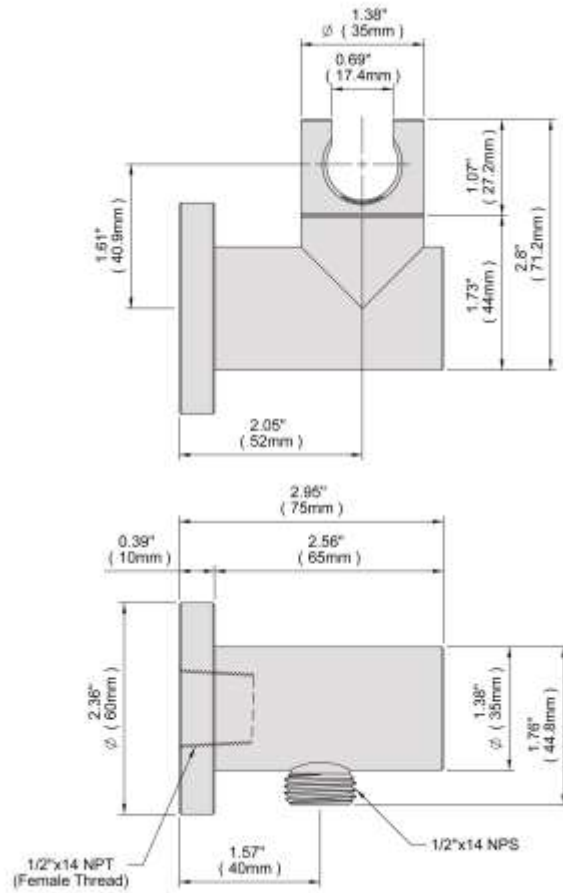

**Shower Holder**  
SHH1018BR13PC

**Description**

- All brass material

**Colors/Finishes**

- Polished Chrome
- Brushed Chrome
- Polished Nickel
- Satin Nickel
- Brushed Nickel

**Shower Holder**  
SHH1018BR13PC

**Product Diagram**