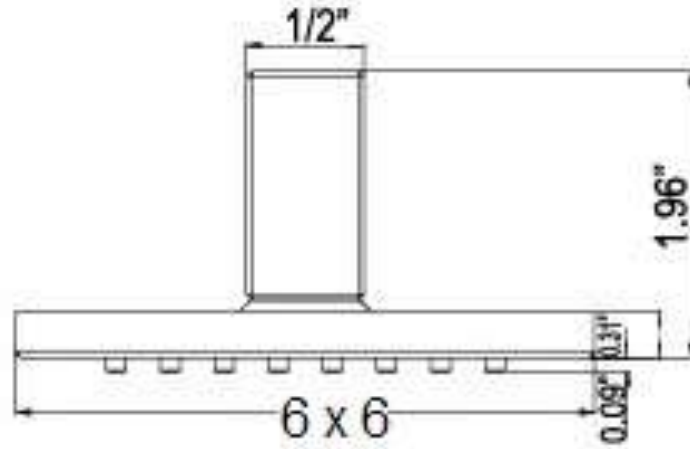

SHOWER HEAD
SH1105BR13PC

Product Diagram