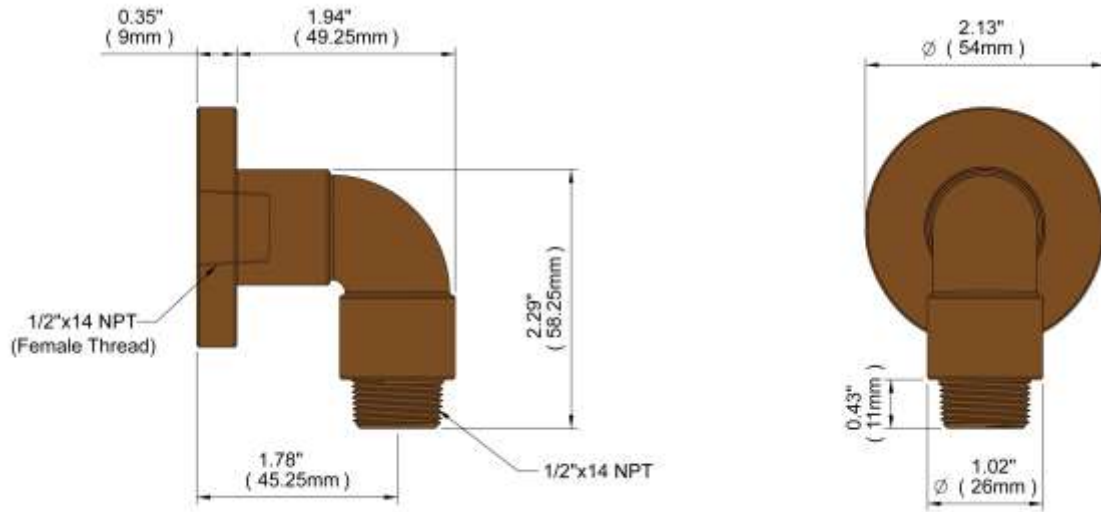

SHOWER ELBOW
SE1010BR13PC

Description

- Brass Material

Codes/Standards Applicable

Specified model meets or exceeds the following:
N/A

Colors/Finishes

- Polished Nickel
- Polished Chrome
- Brushed Chrome
- Satin Nickel
- Copper

SHOWER ELBOW

SE1010BR13PC

Product Diagram