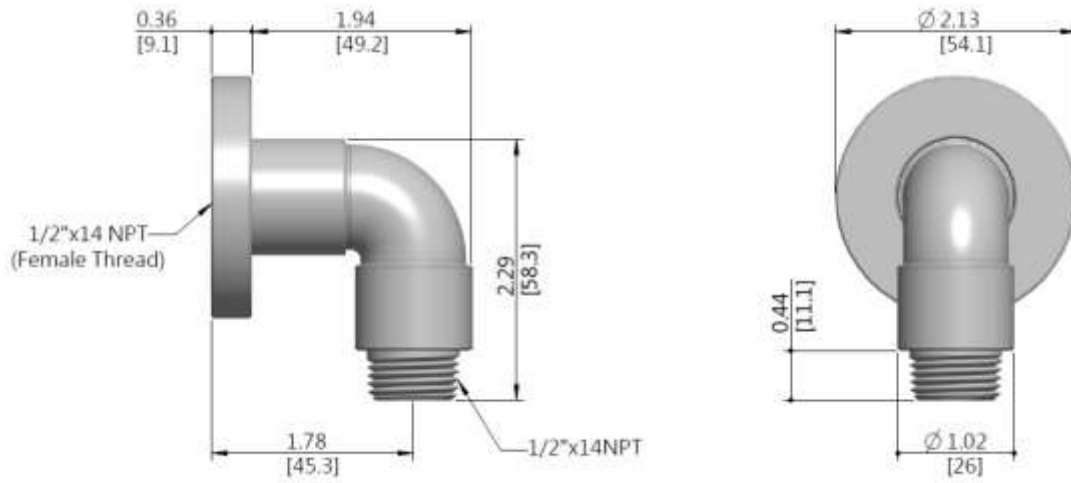

SHOWER ELBOW
SE1010BR13PC

Description

- Brass Material

Codes/Standards Applicable

Specified model meets or exceeds the following:
N/A

Colors/Finishes

- Polished Nickel
- Polished Chrome
- Brushed Chrome
- Satin Nickel
- Copper

SHOWER ELBOW

SE1010BR13PC

Product Diagram