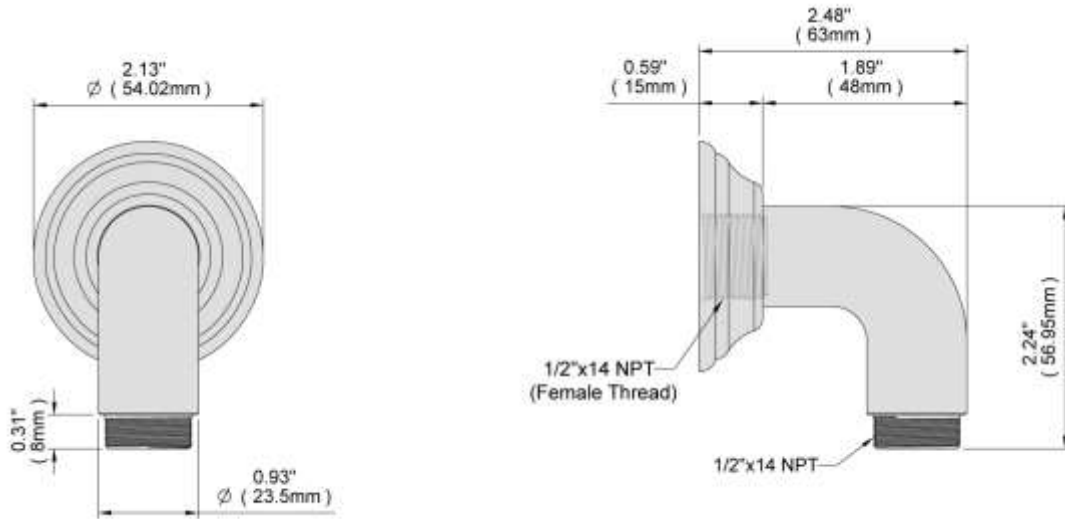

SHOWER ELBOW

SE1009BR13PC

Description

- Brass Material

Codes/Standards Applicable

Specified model meets or exceeds the following:

N/A

Colors/Finishes

- Polished Nickel
- Polished Chrome
- Brushed Chrome
- Satin Nickel

SHOWER ELBOW
SE1009BR13PC

Product Diagram