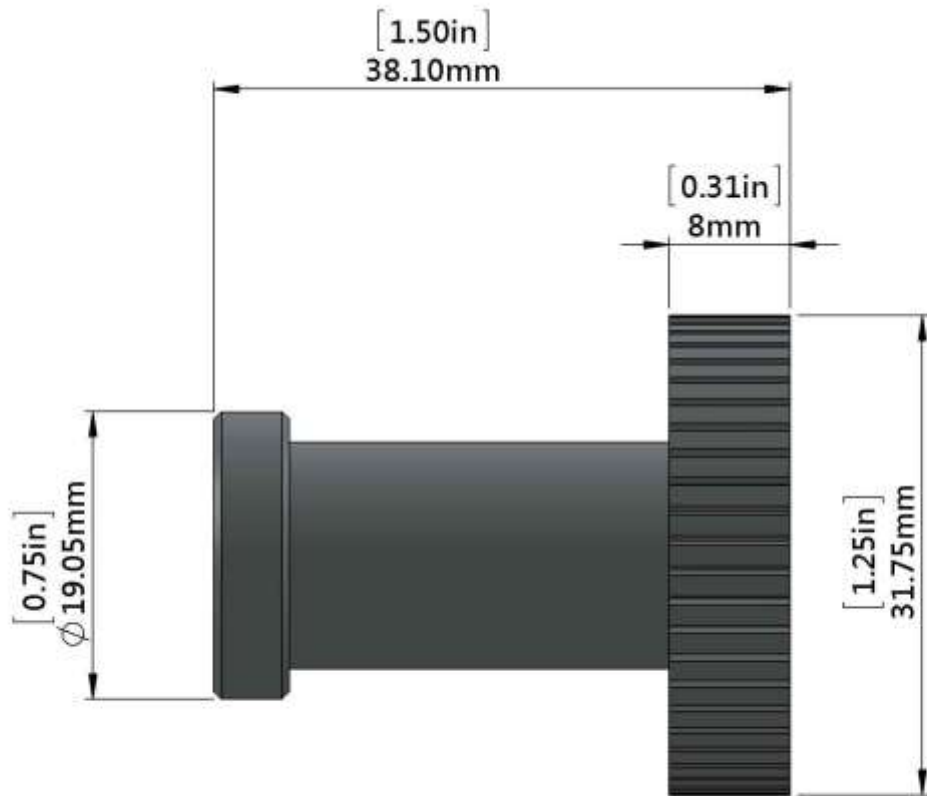

ROBE HOOK
RH1081BR13AB

Description

- All brass material
- Mounting Hardware included

Colors/Finishes

- Polished Chrome
- Brushed Chrome
- Polished Nickel
- Satin Nickel
- Brushed Nickel
- Antique Bronze

ROBE HOOK
RH1081BR13AB

Product Diagram