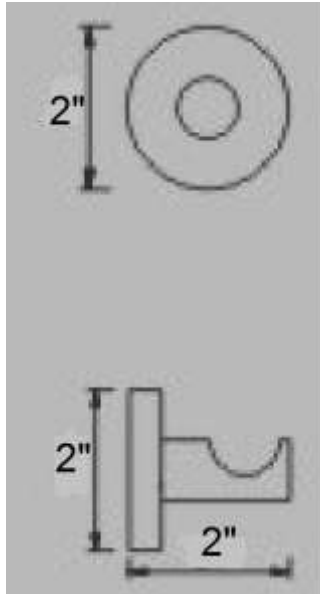

ROBE HOOK
RH1076BR13PC

Description

- All brass material
- Mounting Hardware included

Colors/Finishes

- Polished Chrome
- Brushed Chrome
- Polished Nickel
- Satin Nickel
- Brushed Nickel

ROBE HOOK
RH1076BR13PC

Product Diagram