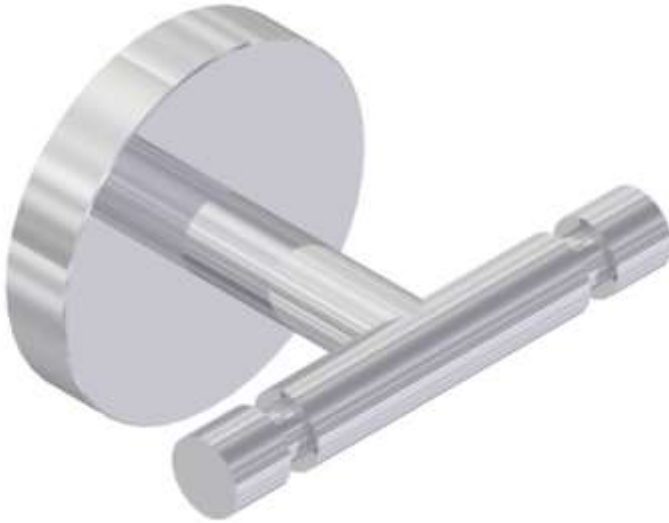

**ROBE HOOK**  
RH1071BR13PC

**Description**

- All brass material
- Mounting Hardware included

**Colors/Finishes**

- Polished Chrome
- Brushed Chrome
- Polished Nickel
- Satin Nickel
- Brushed Nickel

**ROBE HOOK**  
RH1071BR13PC

**Product Diagram**