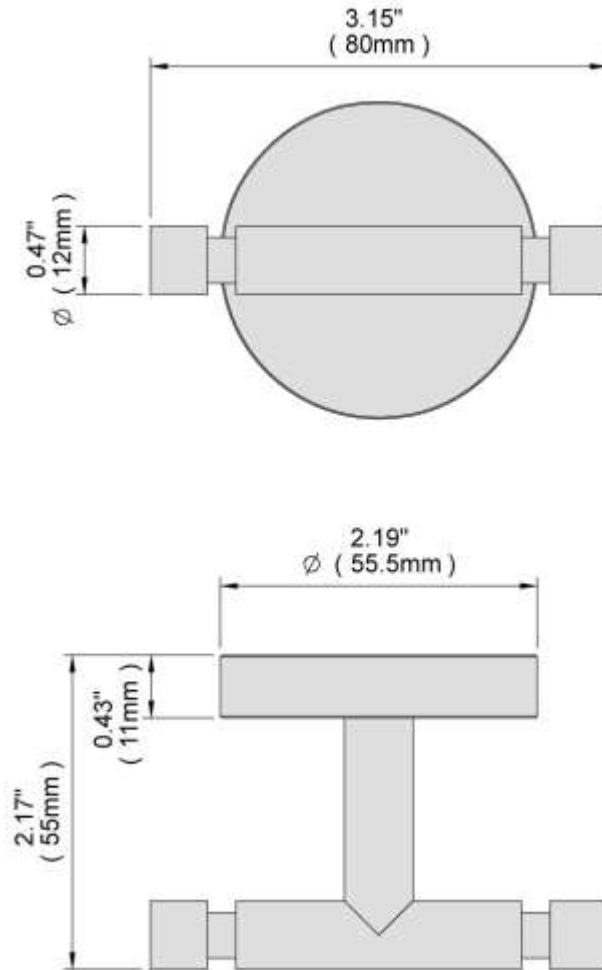

**ROBE HOOK**  
RH1071BR13PC

**Description**

- All brass material
- Mounting Hardware included

**Colors/Finishes**

- Polished Chrome
- Brushed Chrome
- Polished Nickel
- Satin Nickel
- Brushed Nickel

**ROBE HOOK**  
RH1071BR13PC

**Product Diagram**