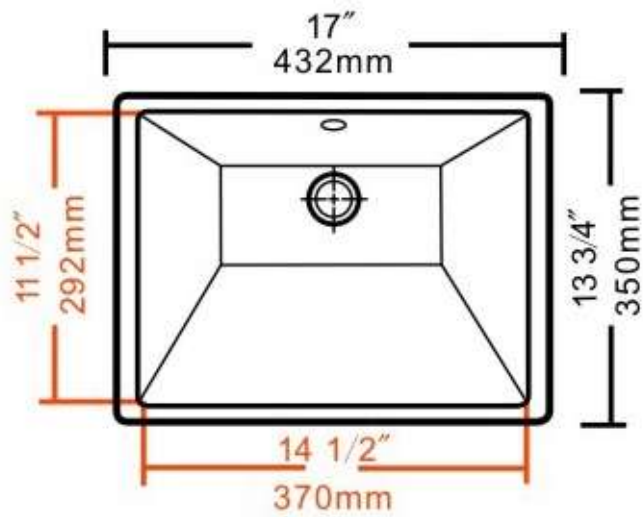

LAVATORY

LV1193CE12

Product Diagram