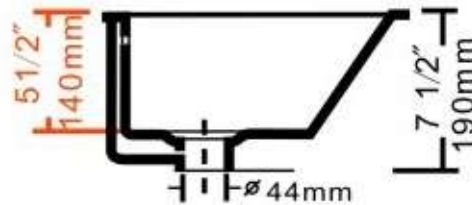

LAVATORY

LV1193CE12

Product Diagram