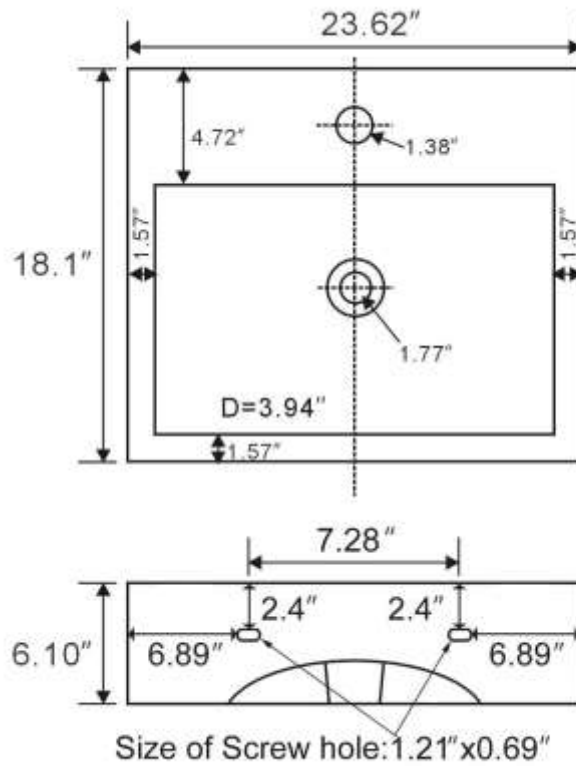

LAVATORY
LV1191CE13

Description

- Ceramic Sink
- Rear overflow
- 23 5/8" x 18"

Codes/Standards Applicable

Specified model meets or exceeds the following:

- ASME A112.19.2

Colors/Finishes

- White

LAVATORY
LV1191CE13

Product Diagram