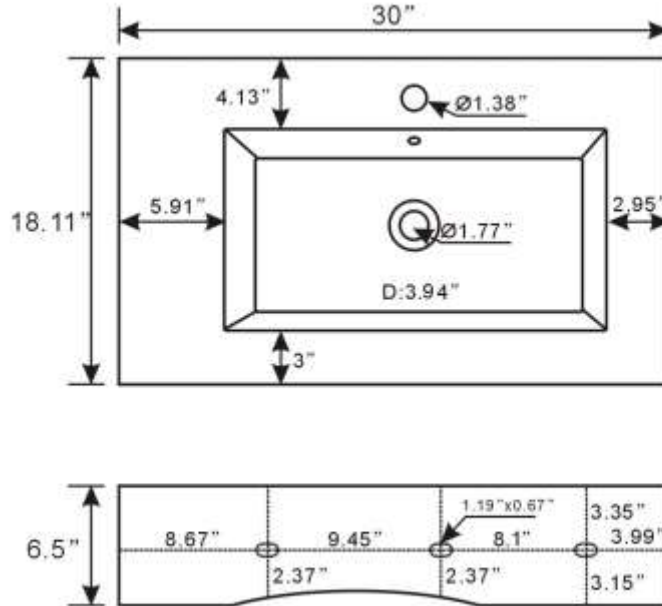

LAVATORY
LV1177CE13

Description

- Ceramic
- Wall Mount
- Left hand offset...Available with one, two or three tap holes
- Overflow in rear
- 30"x18"

Codes/Standards Applicable

Specified model meets or exceeds the following:

- ANSI/ICPA SS-1-2001

Colors/Finishes

- White

LAVATORY
LV1177CE13

Product Diagram