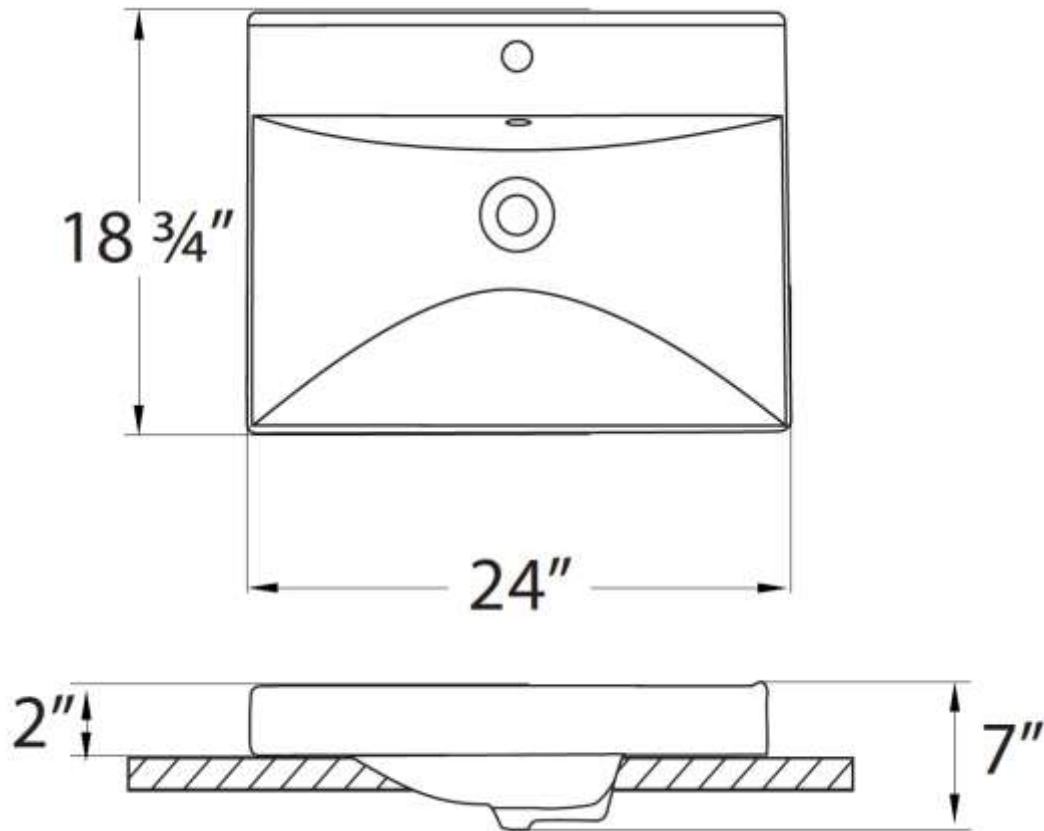

LAVATORY
LV1161CE2

Product Diagram