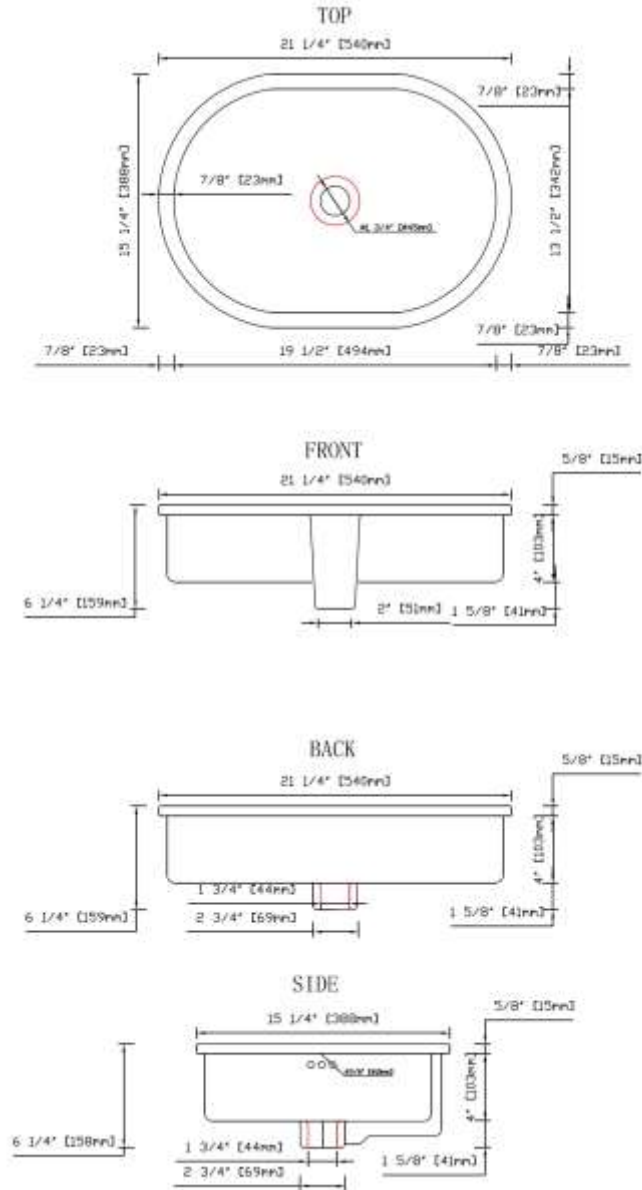

LAVATORY
LV1134CE12

Description

- Ceramic
- Undermount
- 21 1/4" x 15 1/4"
- Rear overflow

Codes/Standards Applicable

Specified model meets or exceeds the following:

- ASME A112.19.2

Colors/Finishes

- White

LAVATORY
LV1134CE12

Product Diagram