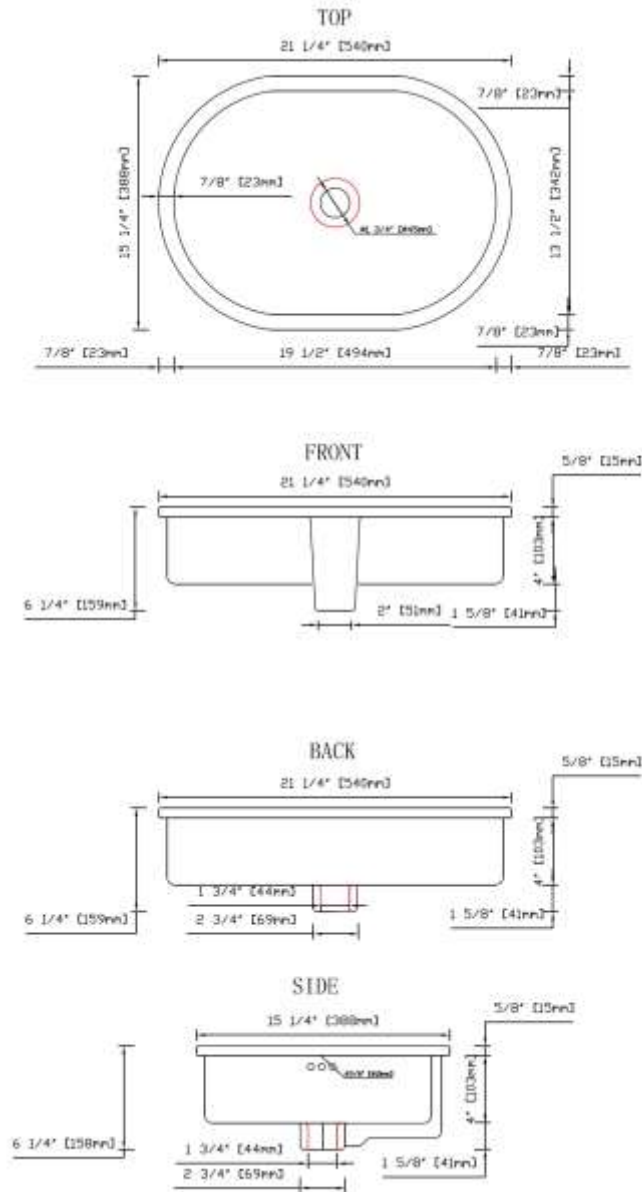

LAVATORY

LV1134CE12

Description

- Ceramic
- Undermount
- 21 1/4" x 15 1/4"
- Rear overflow

Codes/Standards Applicable

Specified model meets or exceeds the following:

- ASME A112.19.2

Colors/Finishes

- White

LAVATORY
LV1134CE12

Product Diagram