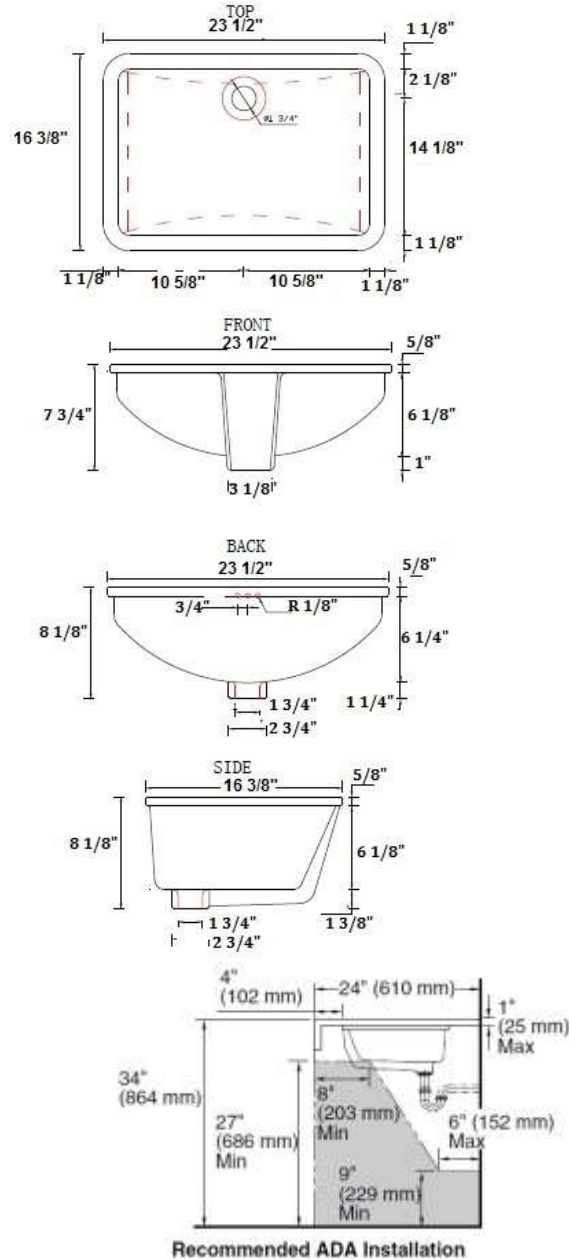

LAVATORY
LV1130CE12

Description

- Ceramic
- Undermount
- 23 ½" x 16 3/8" Outside dimensions
- 21 ¼" x 14 1/8" Inside dimensions
- **With** overflow on front of bowl
- Mounting clips included

Codes/Standards Applicable

Specified model meets or exceeds the following:

- ASME A112.19.2
- Will comply with **ADA** when installed per section 606. Lavatories and Sinks of the 2010 ADA Standards for Accessible Design

Colors/Finishes

- White

LAVATORY
LV1130CE12

Product Diagram