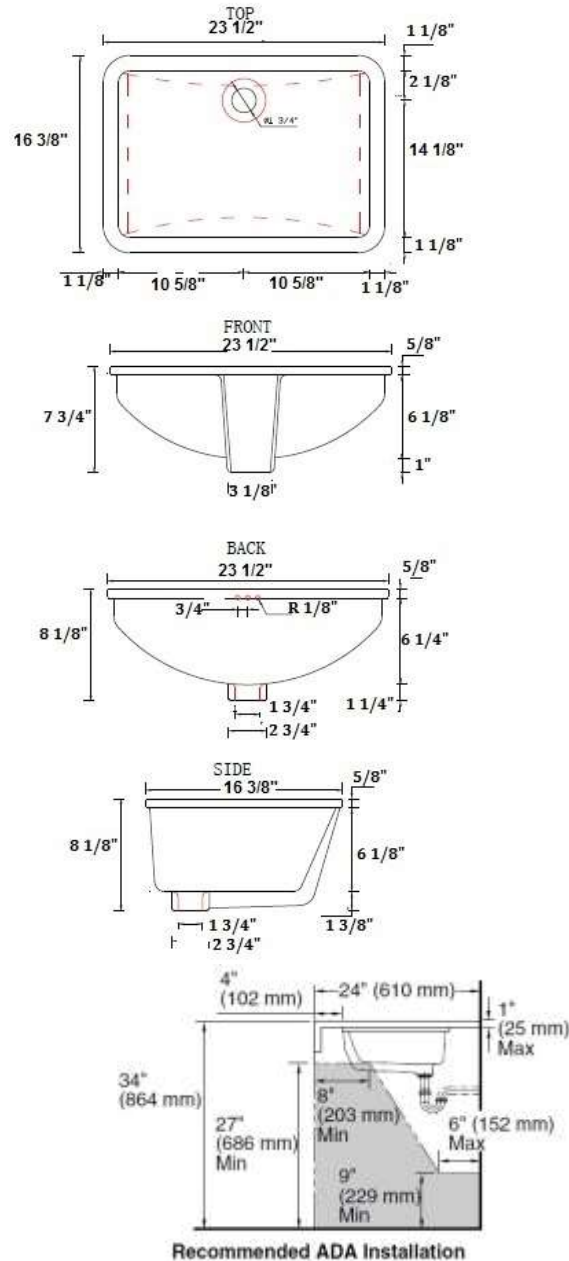

LAVATORY
LV1130CE12

Description

- Ceramic
- Undermount
- 23 1/2" x 16 3/8" Outside dimensions
- 21 1/4" x 14 1/8" Inside dimensions
- **With** overflow on front of bowl
- Mounting clips included

Codes/Standards Applicable

Specified model meets or exceeds the following:

- ASME A112.19.2
- Will comply with **ADA** when installed per section 606. Lavatories and Sinks of the 2010 ADA Standards for Accessible Design

Colors/Finishes

- White

LAVATORY
LV1130CE12

Product Diagram