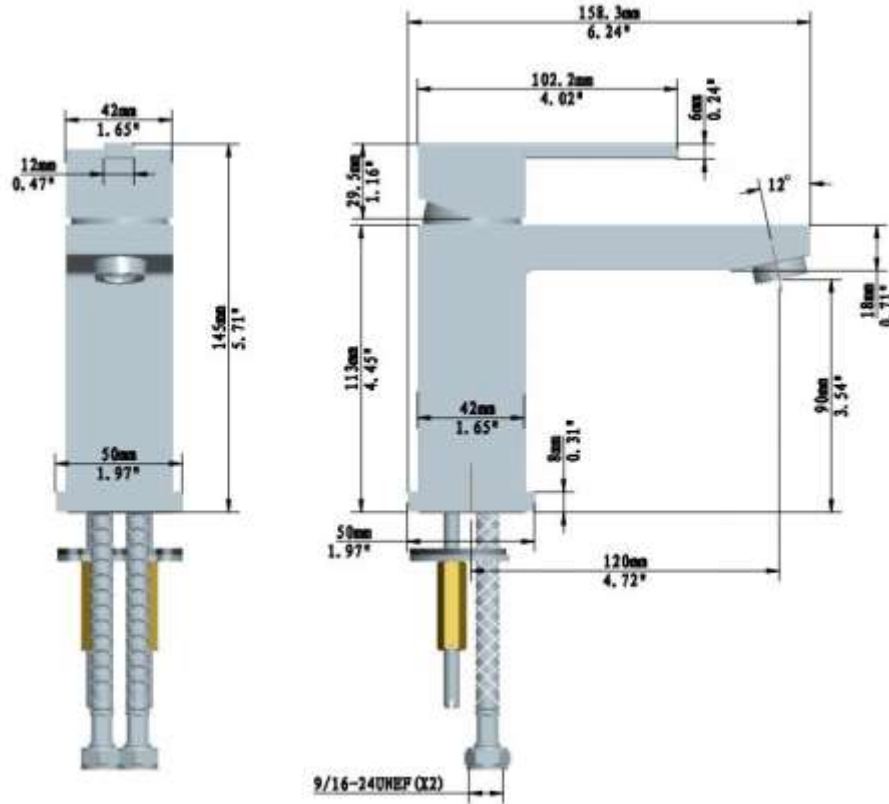

**LAVATORY FAUCET**

LF1269BR2PC

**Description**

- Brass Material

**Codes/Standards Applicable**

Specified model meets or exceeds the following:

- ASME A112.18.1
- ADA Compliant
- 1.5 GPM at 60 PSI

**Colors/Finishes**

- Polished Chrome
- Brushed Chrome
- Polished Nickel
- Satin Nickel

LAVATORY FAUCET  
LF1269BR2PC

PRODUCT DIAGRAM