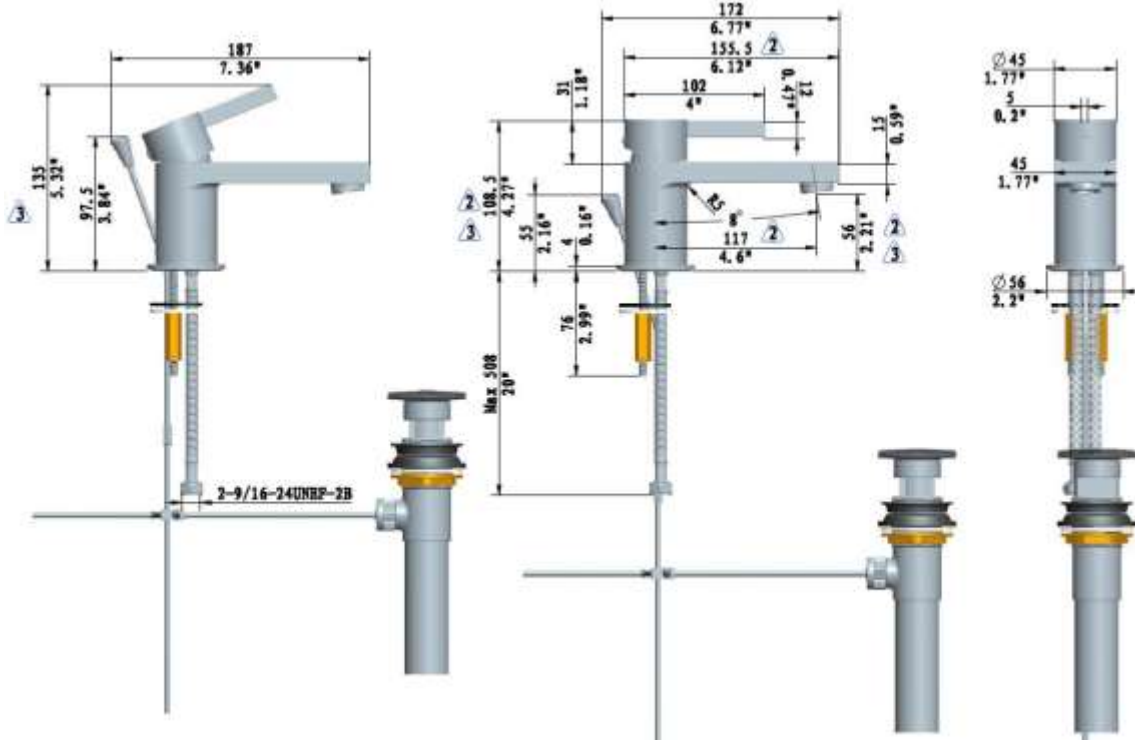

LAVATORY FAUCET

LF1267BR2PC-B

Description

- Brass Material

Codes/Standards Applicable

Specified model meets or exceeds the following:

- ASME A112.18.1
- ADA Compliant
- 1.5 GPM at 60 PSI

Colors/Finishes

- Polished Chrome
- Brushed Chrome
- Polished Nickel
- Satin Nickel

Lavatory Faucet Series

LAVATORY FAUCET LF1267BR2PC-B

PRODUCT DIAGRAM