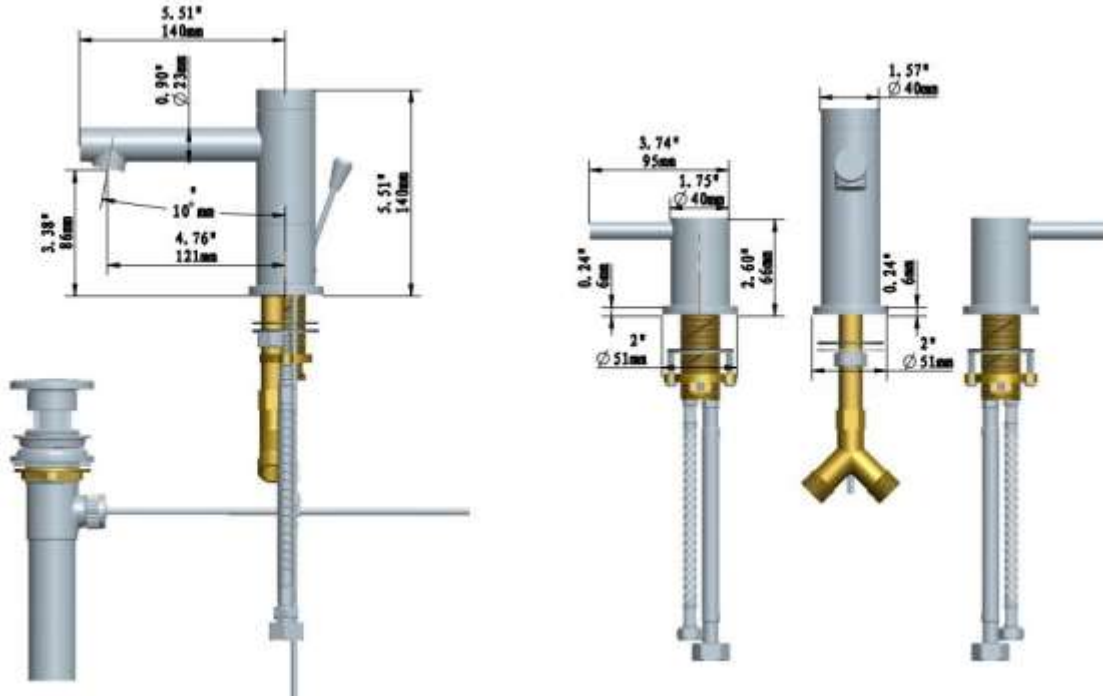

LAVATORY FAUCET

LF1257BR2-4PC

Description

- Brass Material
- Deck Mounted

Codes/Standards Applicable

Specified model meets or exceeds the following:

- ASME A112.18.1
- ADA Compliant
- 1.5 GPM at 60 PSI

Colors/Finishes

- Polished Chrome
- Brushed Chrome
- Polished Nickel
- Satin Nickel

LAVATORY FAUCET
LF1257BR2-4PC

Product Diagram