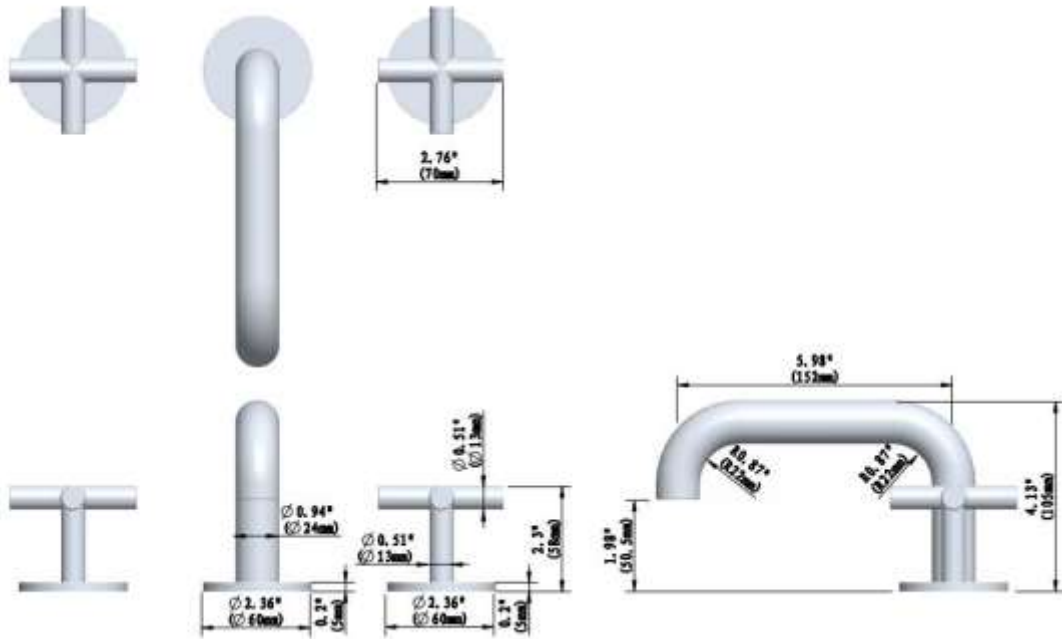

### Description

- Brass Material
- Wide Spread cross handle
- Without pull rod
- Fluehs cartridge

### Colors/Finishes

- Polished Chrome
- Brushed Chrome
- Polished Nickel
- Satin Nickel

Lavatory Faucet Series

LAVATORY FAUCET  
LF1241BR2-4PC-B

PRODUCT DIAGRAM