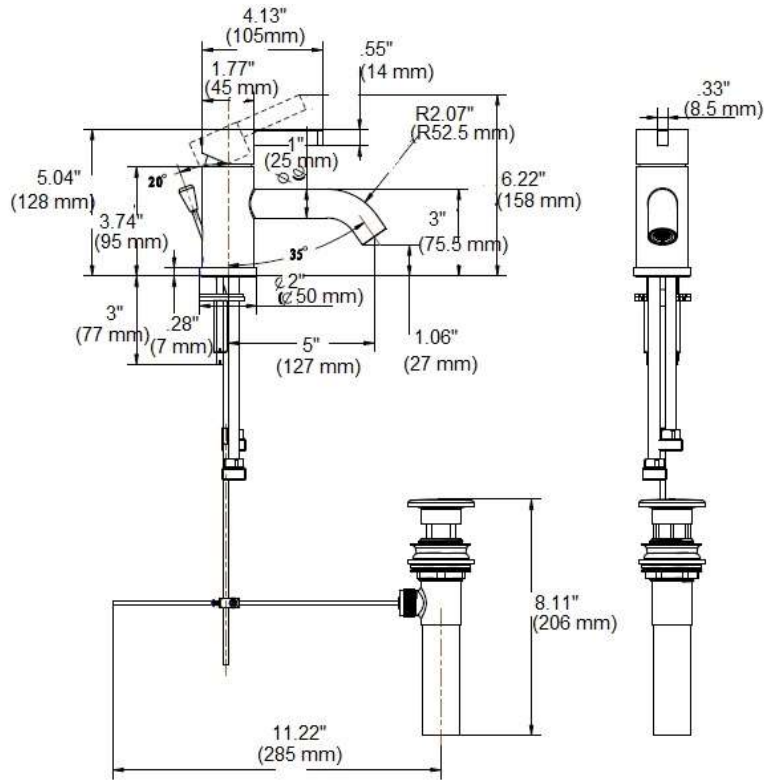

### Colors/Finishes

- Polished Chrome
- Brushed Chrome
- Polished Nickel
- Satin Nickel

LAVATORY FAUCET  
LF1236BR2-9PC

PRODUCT DIAGRAM