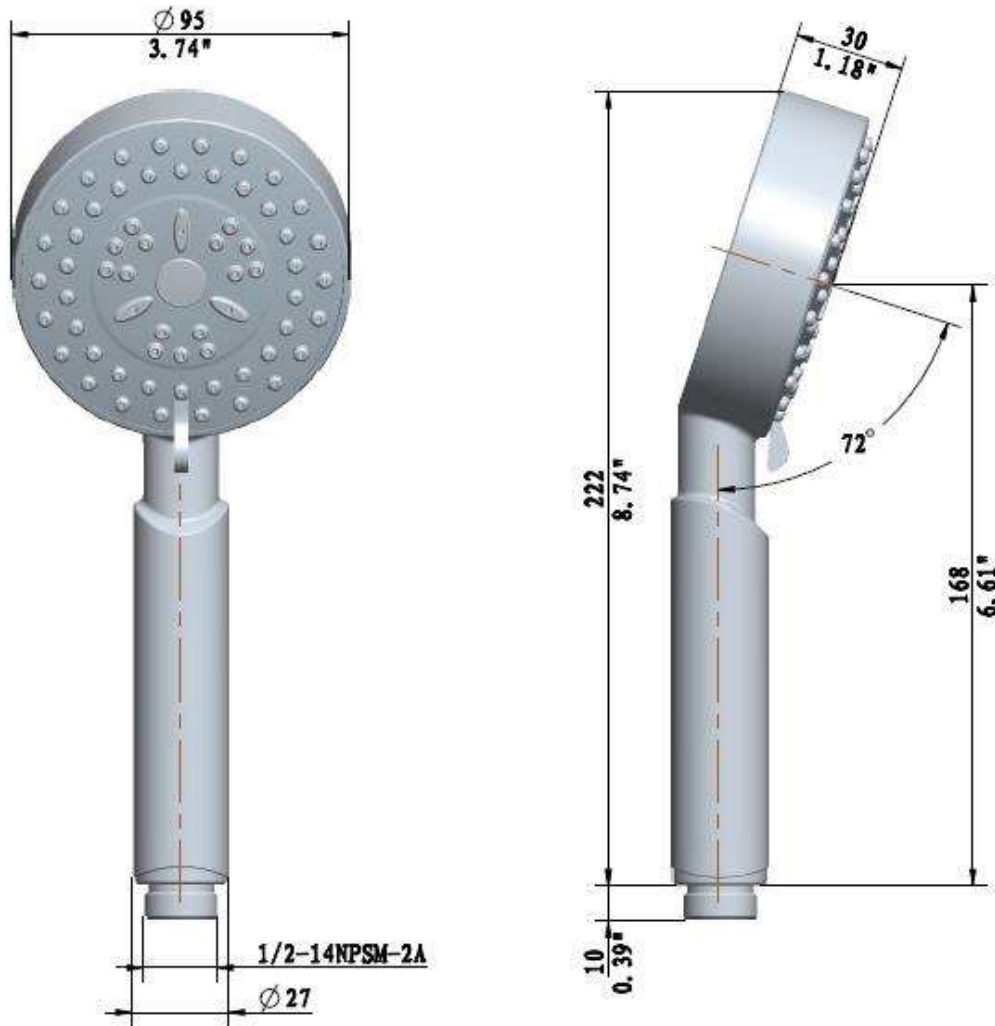

HAND HELD SHOWER

HH1034BR19PC

Description

- ABS and Brass Material
- Two Function

Available Accessories

- Hose
- Elbow
- Holder

Colors/Finishes

- Polished Chrome
- Brushed Chrome
- Polished Nickel
- Satin Nickel

HAND HELD SHOWER

HH1034BR19PC

Program Diagram