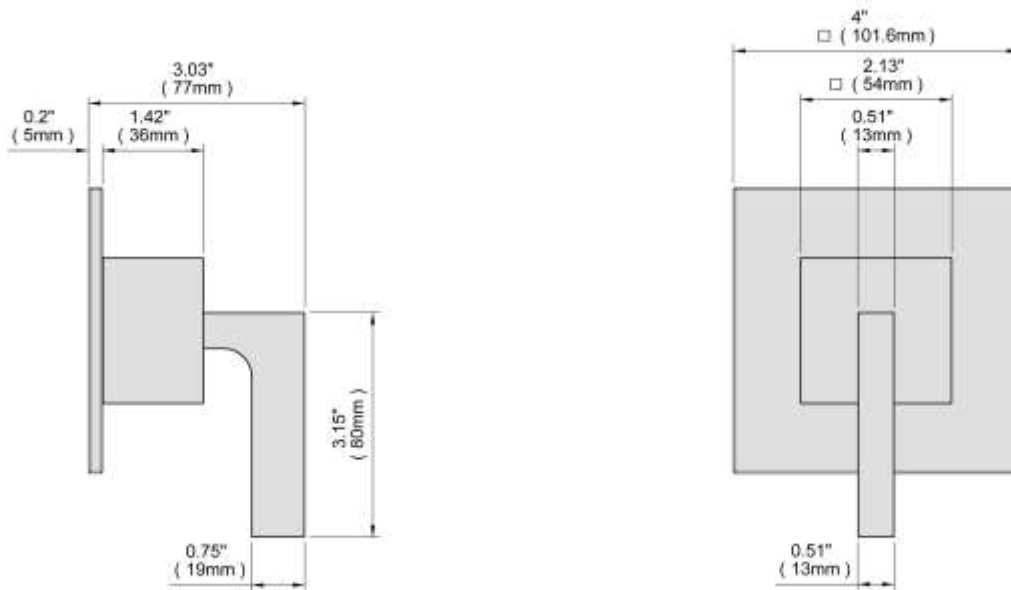

**Diverter Trim**  
DT1028BR13PC

**Description**

- Solid Brass Material
- Single Lever Handle

**Codes/Standards Applicable**

Specified model meets or exceeds the following:

- ASME/ANSI A112.18.1M
- ADA Compliant

**Colors/Finishes**

- Polished Chrome
- Brushed Chrome
- Polished Nickel
- Satin Nickel

**Diverter Trim**  
DT1028BR13PC

**Product Diagram**