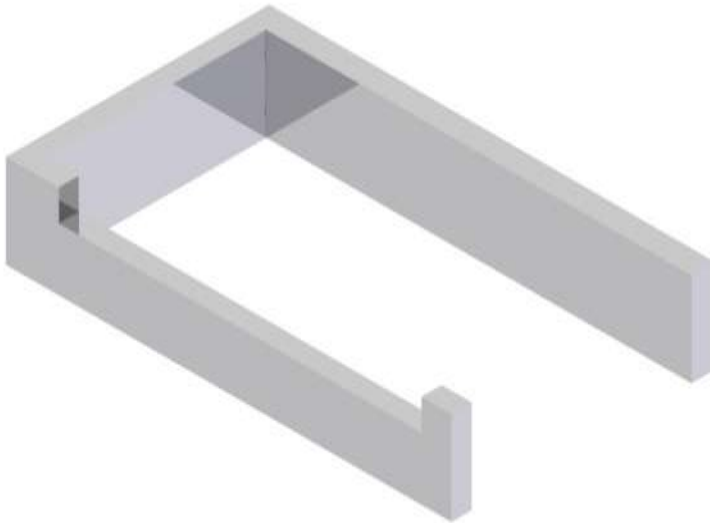

TOILET PAPER HOLDER

TPH1083BR13PC

Description

- Brass Material
- 6" length

Colors/Finishes

- Polished Chrome
- Brushed Chrome
- Polished Nickel
- Satin Nickel
- Oil Rubbed

TOILET PAPER HOLDER

TPH1083BR13PC

Product Diagram