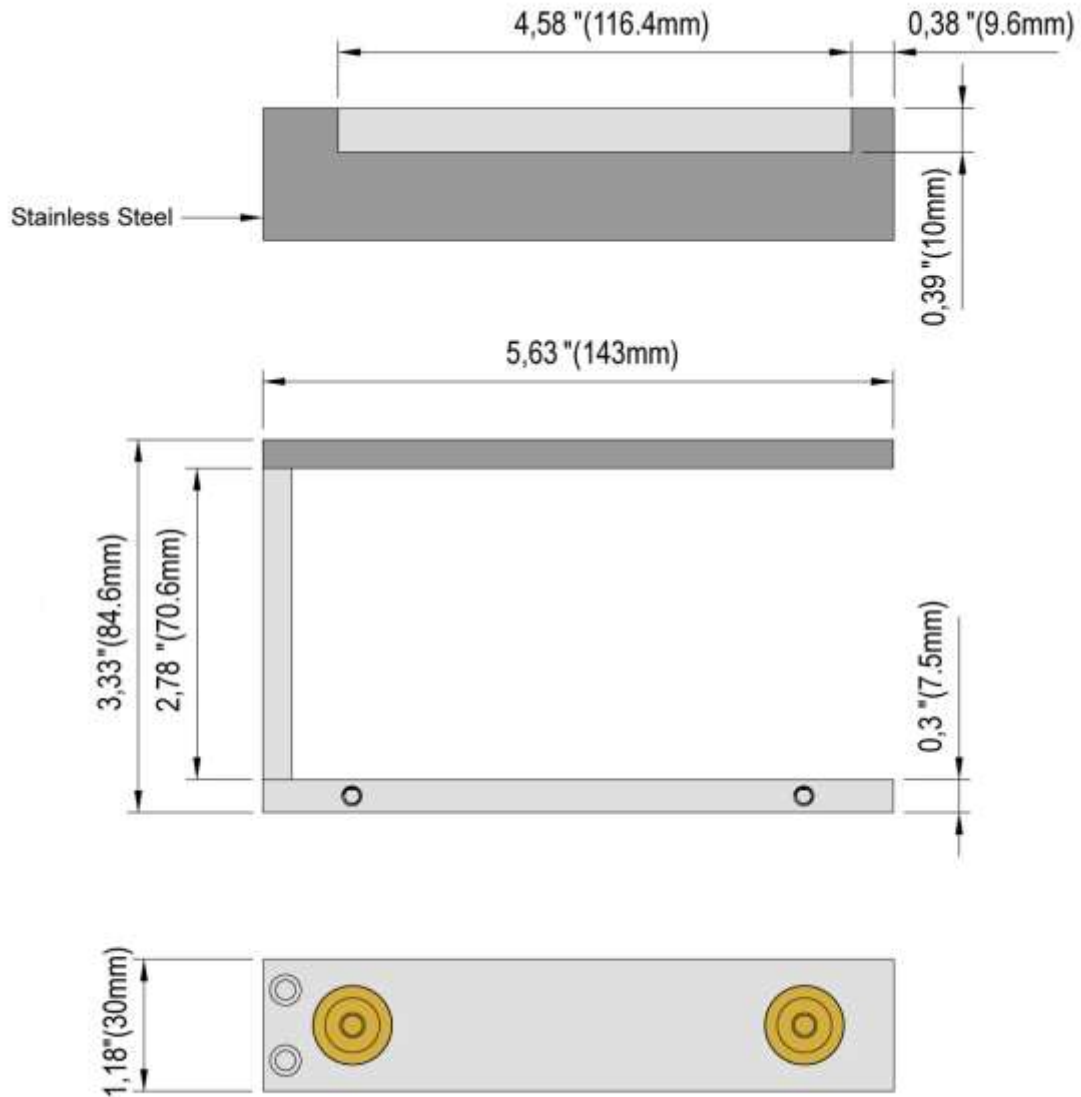

TOILET PAPER HOLDER

TPH1083BR13PC

Description

- Brass Material
- 6" length

Colors/Finishes

- Polished Chrome
- Brushed Chrome
- Polished Nickel
- Satin Nickel
- Oil Rubbed

TOILET PAPER HOLDER

TPH1083BR13PC

Product Diagram