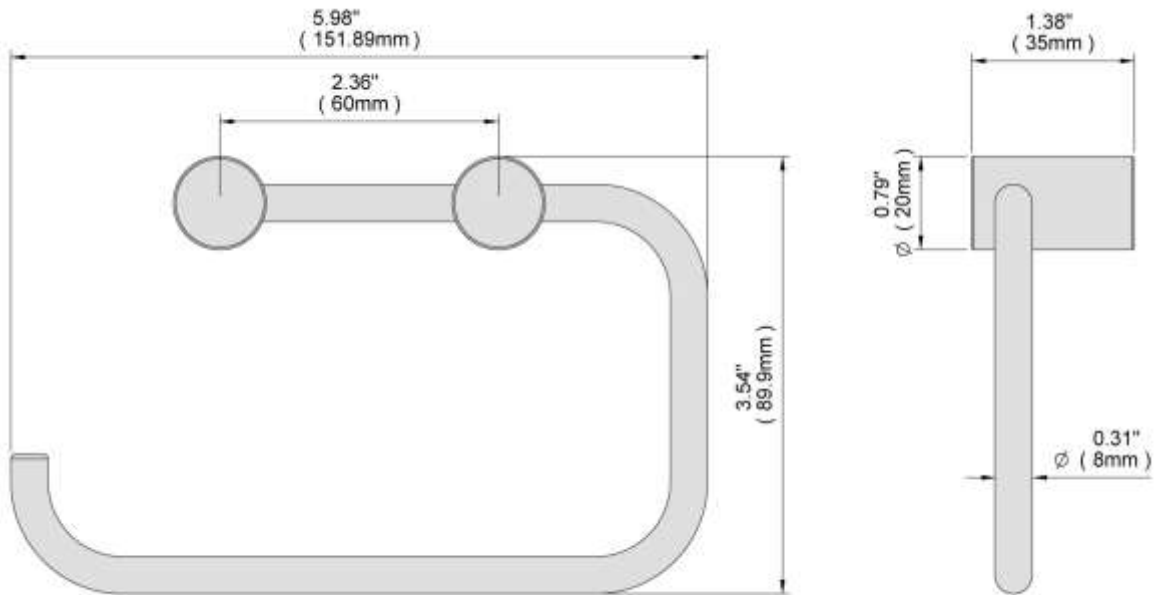

TOILET PAPER HOLDER

TPH1081BR13PC

Description

- Brass Material
- 6" length

Colors/Finishes

- Polished Chrome
- Brushed Chrome
- Polished Nickel
- Satin Nickel
- Brushed Nickel
- Oil Rubbed

TOILET PAPER HOLDER

TPH1081BR13PC

Product Diagram