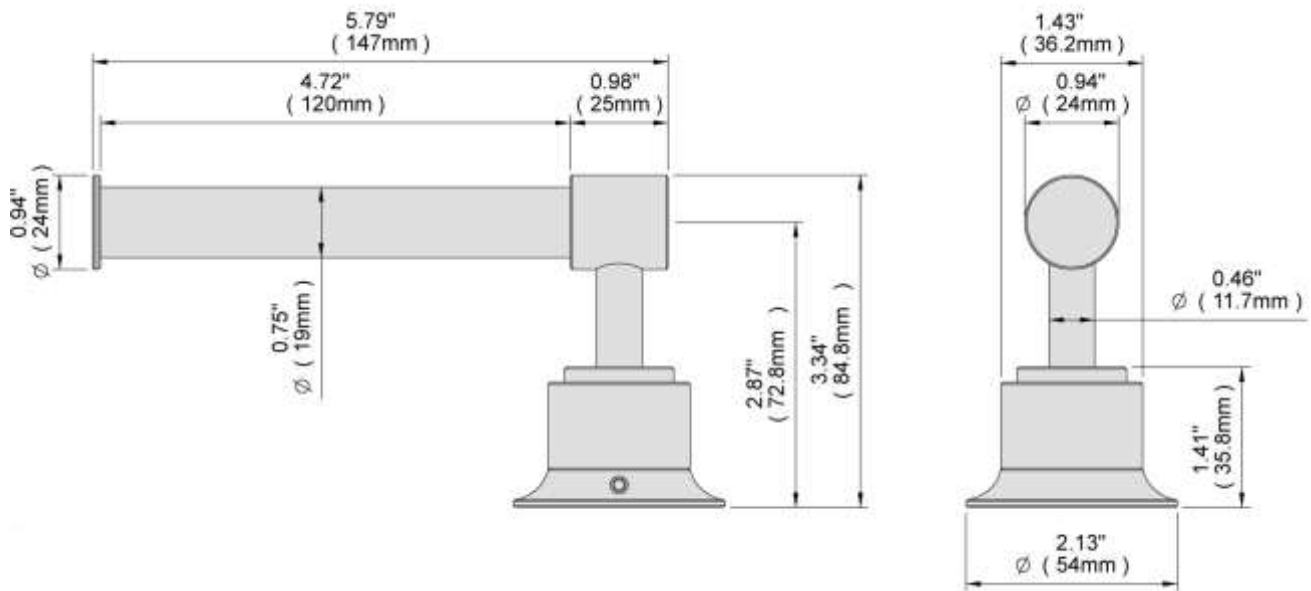

TOILET PAPER HOLDER

TPH1077BR13PC

Description

- Brass Material

Colors/Finishes

- Polished Chrome
- Brushed Chrome
- Polished Nickel
- Satin Nickel

TOILET PAPER HOLDER
TPH1077BR13PC

Product Diagram