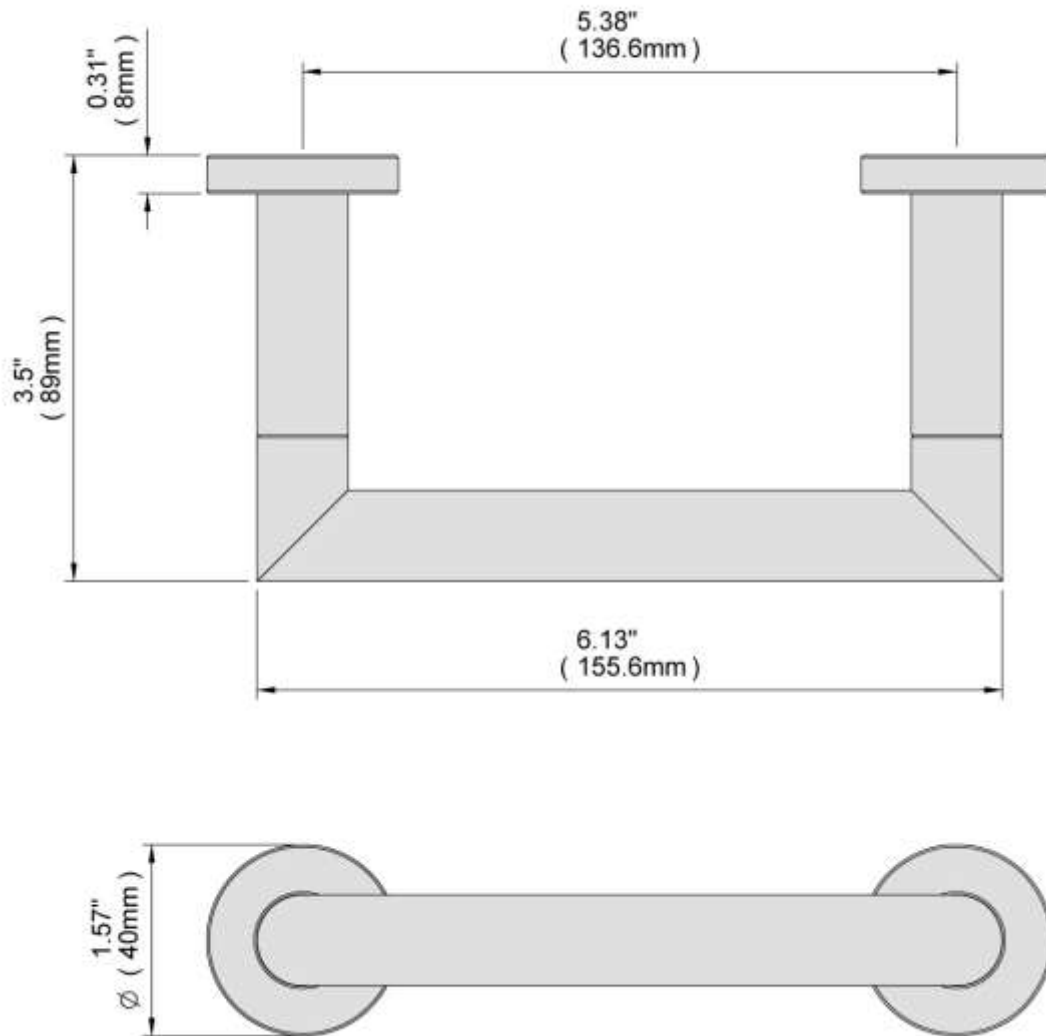

TOILET PAPER HOLDER

TPH1075BR13PC

Description

- Brass Material

Colors/Finishes

- Polished Chrome
- Brushed Chrome
- Polished Nickel
- Satin Nickel

TOILET PAPER HOLDER

TPH1075BR13PC

Product Diagram