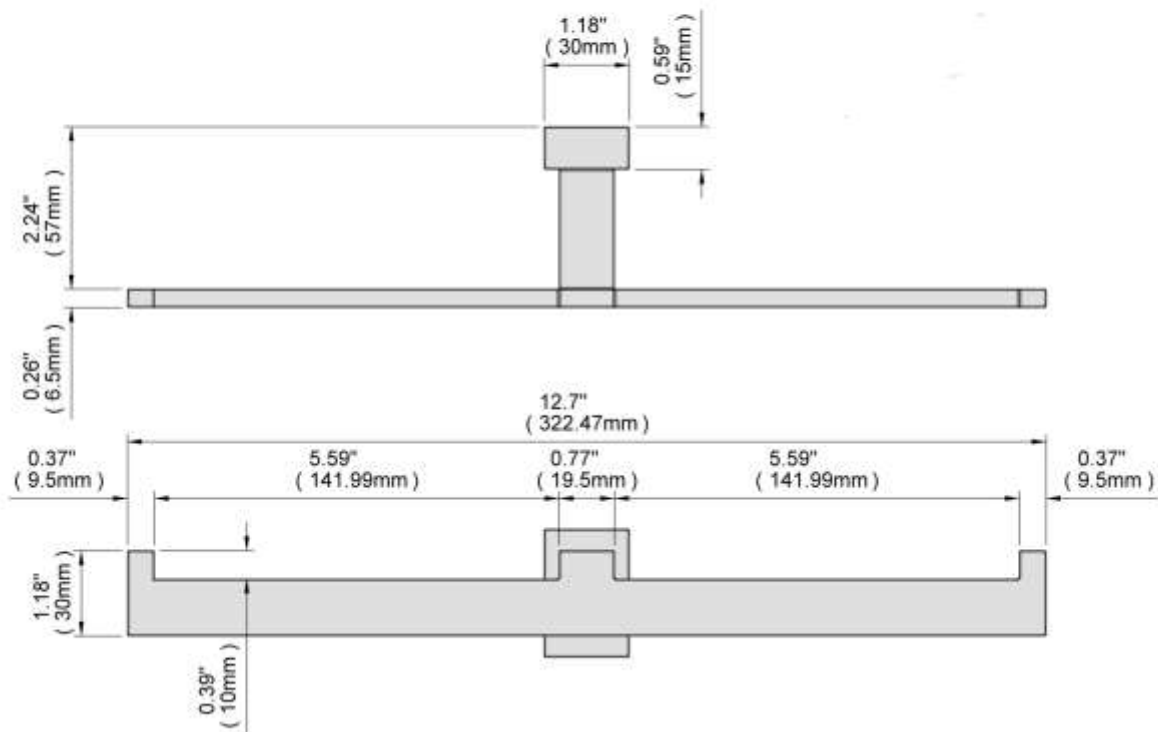

TOILET PAPER HOLDER

TPH1073BR13PC

Description

- Brass Material
- Double Toilet Paper Holder

Colors/Finishes

- Polished Chrome
- Brushed Chrome
- Polished Nickel
- Satin Nickel

TOILET PAPER HOLDER

TPH1073BR13PC

Product Diagram