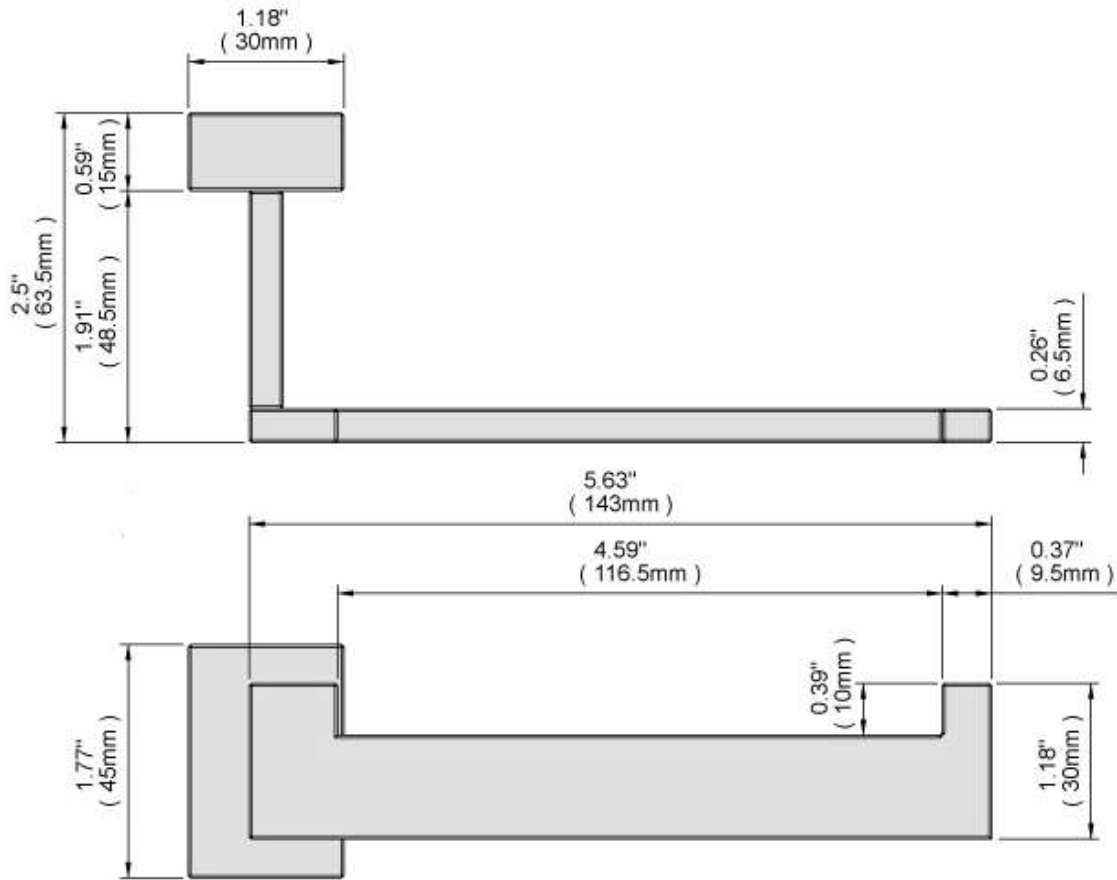

TOILET PAPER HOLDER

TPH1072BR13PC

Description

- Brass Material

Colors/Finishes

- Polished Chrome
- Brushed Chrome
- Polished Nickel
- Satin Nickel

TOILET PAPER HOLDER

TPH1072BR13PC

Product Diagram