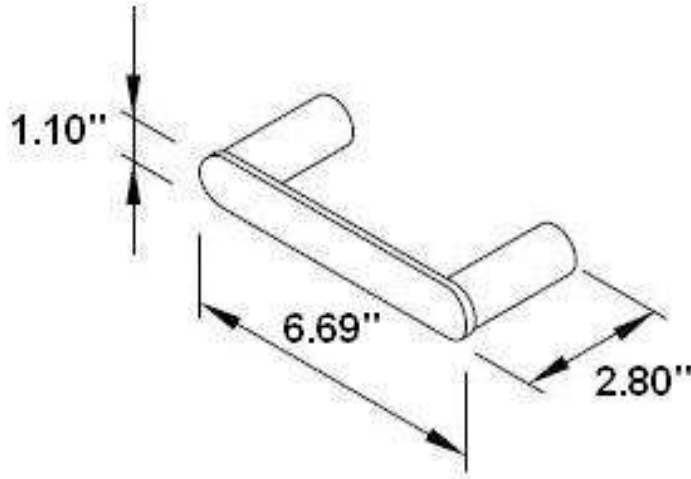

TOILET PAPER HOLDER

TPH1057BR13PC

Description

- Brass Material

Colors/Finishes

- Polished Chrome
- Brushed Chrome
- Polished Nickel
- Satin Nickel

TOILET PAPER HOLDER

TPH1057BR13PC

Product Diagram