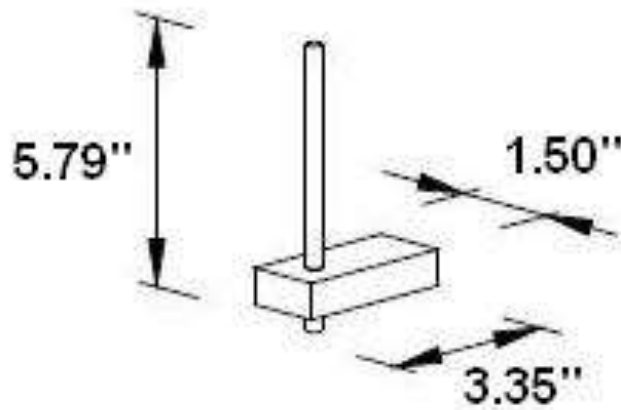

TOILET PAPER HOLDER
TPH1055BR13PC

Product Diagram