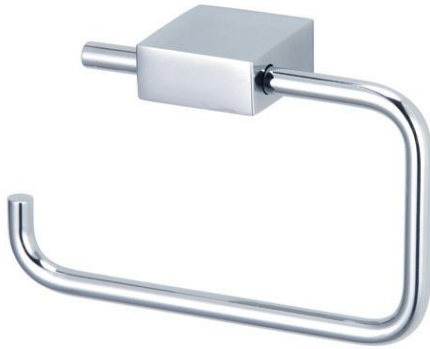

TOILET PAPER HOLDER

TPH1054BR13PC

Description

- Brass Material

Colors/Finishes

- Polished Chrome
- Brushed Chrome
- Polished Nickel
- Satin Nickel

TOILET PAPER HOLDER

TPH1054BR13PC