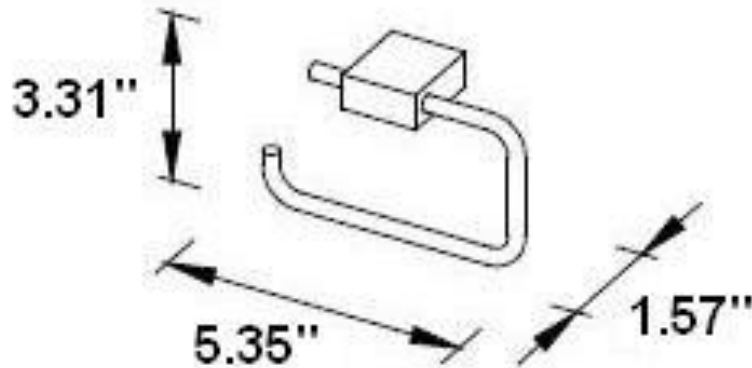

TOILET PAPER HOLDER

TPH1054BR13PC

Description

- Brass Material

Colors/Finishes

- Polished Chrome
- Brushed Chrome
- Polished Nickel
- Satin Nickel

TOILET PAPER HOLDER

TPH1054BR13PC

Product Diagram