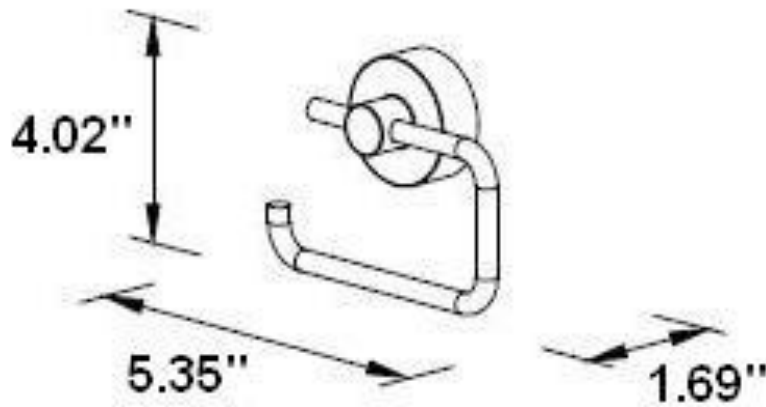

TOILET PAPER HOLDER

TPH1053BR13PC

Description

- Brass Material

Colors/Finishes

- Polished Chrome
- Brushed Chrome
- Polished Nickel
- Satin Nickel

TOILET PAPER HOLDER

TPH1053BR13PC

Product Diagram