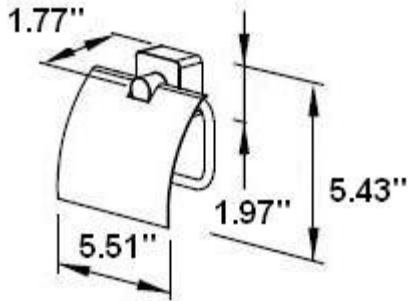

TOILET PAPER HOLDER

TPH1051BR13PC

Description

- Brass Material

Colors/Finishes

- Polished Chrome
- Brushed Chrome
- Polished Nickel
- Satin Nickel

TOILET PAPER HOLDER
TPH1051BR13PC

Product Diagram