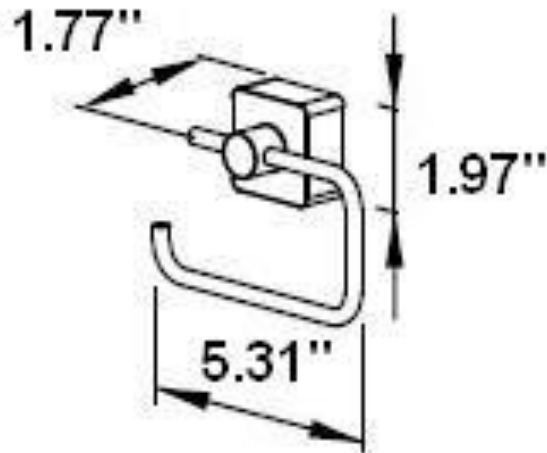

TOILET PAPER HOLDER

TPH1050BR13PC

Description

- Brass Material

Colors/Finishes

- Polished Chrome
- Brushed Chrome
- Polished Nickel
- Satin Nickel

TOILET PAPER HOLDER
TPH1050BR13PC

Product Diagram