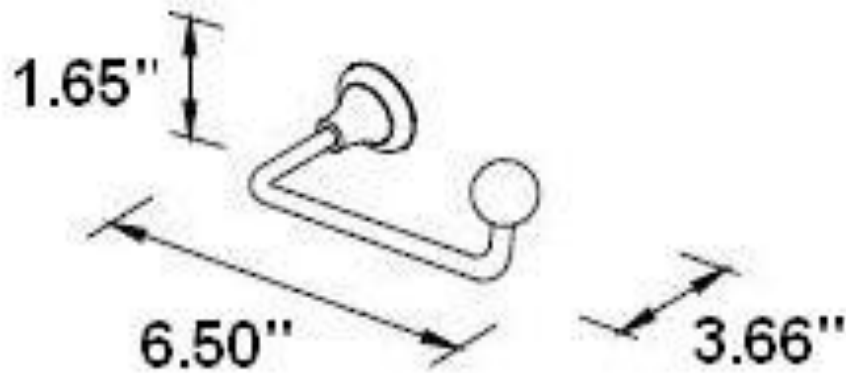

**TOILET PAPER HOLDER**

TPH1044BR13PC

**Description**

- Brass Material

**Colors/Finishes**

- Polished Chrome
- Brushed Chrome
- Polished Nickel
- Satin Nickel

**TOILET PAPER HOLDER**

TPH1044BR13PC

**Product Diagram**