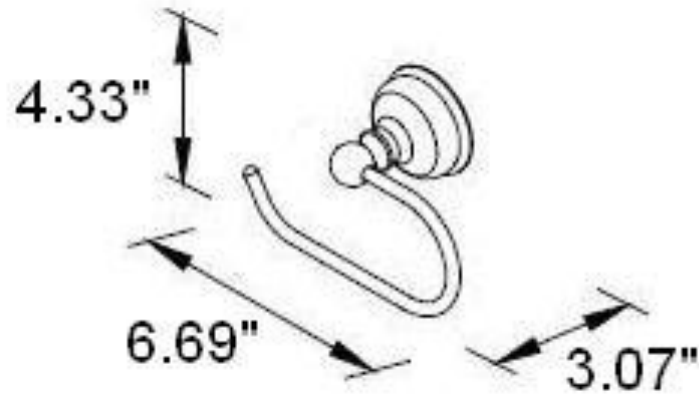

TOILET PAPER HOLDER

TPH1038BR13PC

Description

- Brass Material

Colors/Finishes

- Polished Chrome
- Brushed Chrome
- Polished Nickel
- Satin Nickel

TOILET PAPER HOLDER
TPH1038BR13PC

Product Diagram