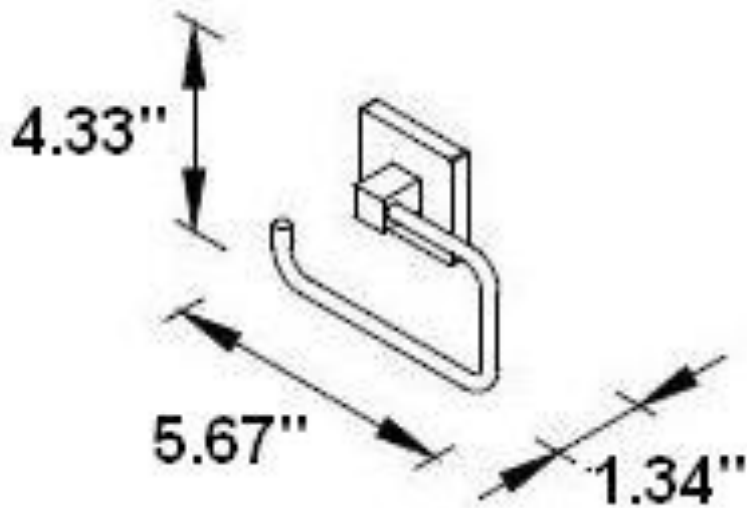

**TOILET PAPER HOLDER**

TPH1037BR13PC

**Description**

- Brass Material

**Colors/Finishes**

- Polished Chrome
- Brushed Chrome
- Polished Nickel
- Satin Nickel

**TOILET PAPER HOLDER**

TPH1037BR13PC

**Product Diagram**